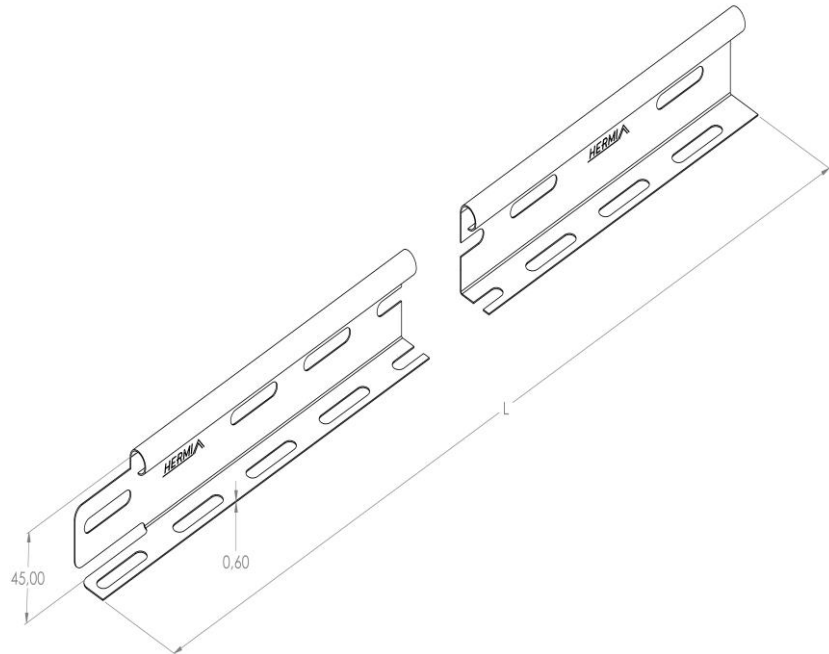

Product: KL PR 60

Product code: 88710360

Cable ladder divider

| | |
|------------------------------------|--|
| Standard: | EN 61537:2007 Cable management - Cable tray systems and cable ladder systems |
| Dimensions: | Length: 2000 mm |
| | Width: 20,5 mm |
| | Height: 45 mm |
| | Metal thickness: 0,6 mm |
| Weight: | 0,95 kg |
| Material: | Powder coated galvanised steel in the colours according to the RAL scale |
| Contribution to fire: | Non-flame propagating system |
| Electrical characteristics: | Electrically conductive system |
| Electrical continuity: | Yes |
| Corrosion resistance: | Class 3 |
| Perforation: | Class Y |
| Temperature: | Min: -20°C; Max: +105°C |