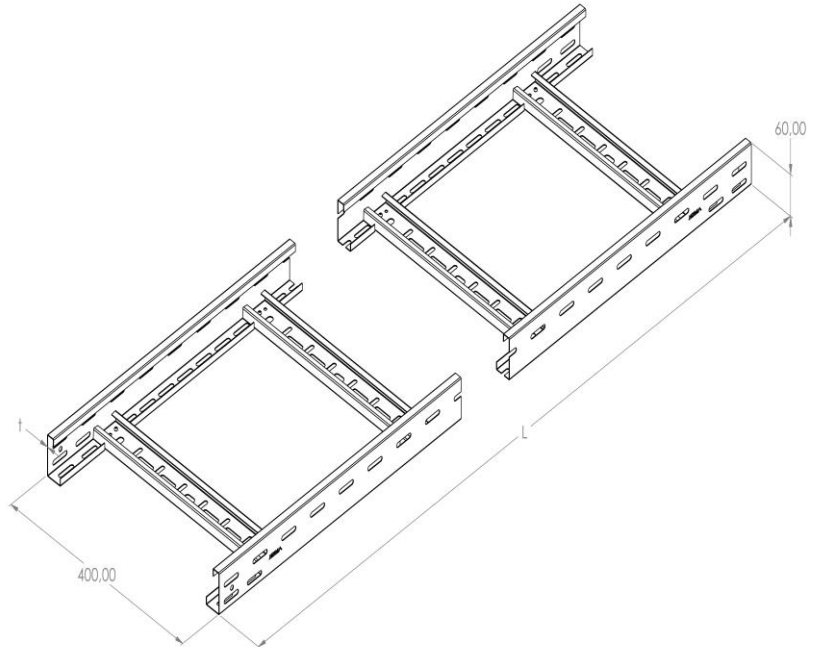

Product: KL 60/400

Product code: 88710314

Cable ladders of 60 mm in height

Standard:	EN 61537:2007 Cable management - Cable tray systems and cable ladder systems
Dimensions:	Length: 3000 mm
	Width: 400 mm
	Height: 60 mm
	Metal thickness: 1 mm
Weight:	8,00 kg
Material:	Powder coated galvanised steel in the colours according to the RAL scale
Contribution to fire:	Non-flame propagating system
Electrical characteristics:	Electrically conductive system
Electrical continuity:	Yes
Corrosion resistance:	Class 3
Perforation:	Class Y
Temperature:	Min: -20°C; Max: +105°C

Permissible load KL 60/400 d=1,0mm (kN/m)