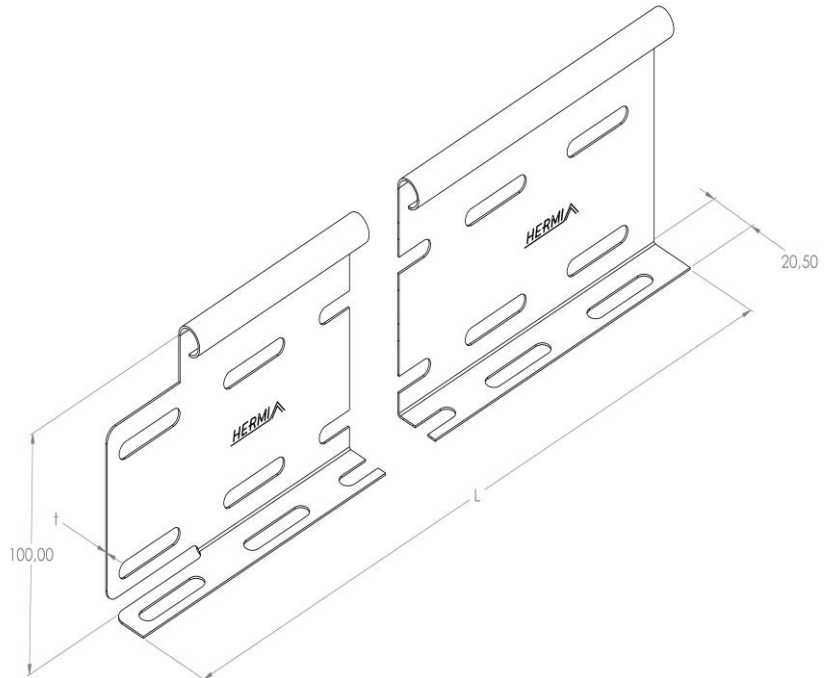

Product: KL-PR HD 100

Product code: 88710264

"HEAVY DUTY" cable ladder divider

<b>Standard:</b>	EN 61537:2007 Cable management - Cable tray systems and cable ladder systems
<b>Dimensions:</b>	Length: 3000 mm
	Width: 20,5 mm
	Height: 100 mm
	Metal thickness: 1 mm
<b>Weight:</b>	
<b>Material:</b>	Stainless steel
<b>Contribution to fire:</b>	Non-flame propagating system
<b>Electrical characteristics:</b>	Electrically conductive system
<b>Electrical continuity:</b>	Yes
<b>Corrosion resistance:</b>	Class 9A
<b>Perforation:</b>	Class Y
<b>Temperature:</b>	Min: -20°C; Max: +105°C