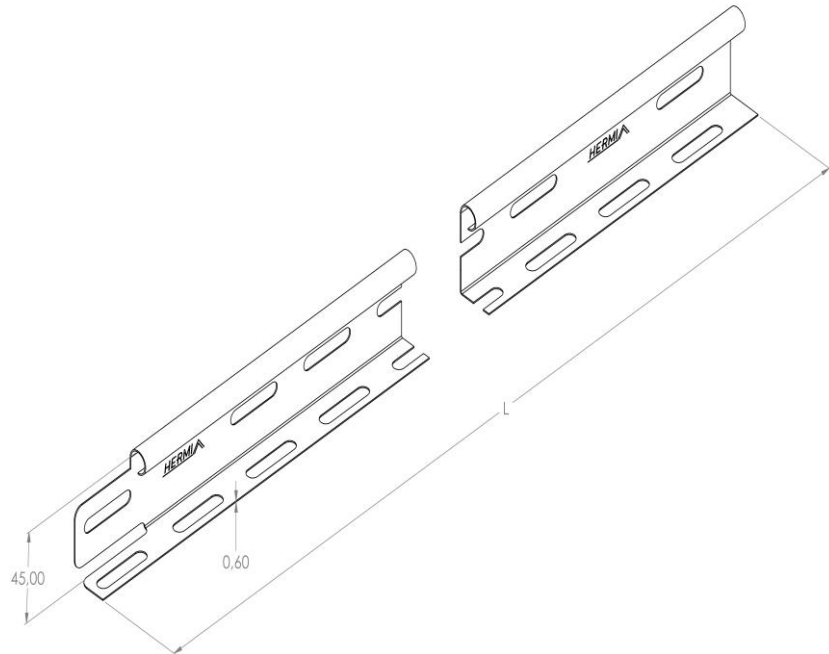

Product: KL PR 60

Product code: 88710260

Cable ladder divider

Standard:	EN 61537:2007 Cable management - Cable tray systems and cable ladder systems
Dimensions:	Length: 2000 mm
	Width: 20,5 mm
	Height: 45 mm
	Metal thickness: 0,6 mm
Weight:	0,85 kg
Material:	Stainless steel
Contribution to fire:	Non-flame propagating system
Electrical characteristics:	Electrically conductive system
Electrical continuity:	Yes
Corrosion resistance:	Class 9A
Perforation:	Class Y
Temperature:	Min: -20°C; Max: +105°C