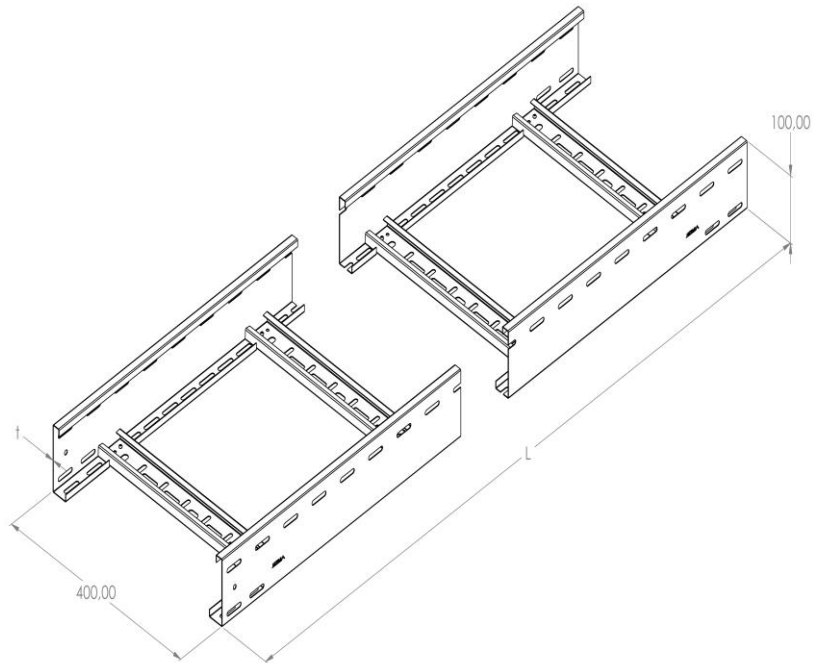

**Product:** KL 100/400

**Product code:** 88710244

Cable ladders of 100 mm in height

<b>Standard:</b>	EN 61537:2007 Cable management - Cable tray systems and cable ladder systems
<b>Dimensions:</b>	Length: 3000 mm
	Width: 400 mm
	Height: 100 mm
	Metal thickness: 1,5 mm
<b>Weight:</b>	15 kg
<b>Material:</b>	Stainless steel
<b>Contribution to fire:</b>	Non-flame propagating system
<b>Electrical characteristics:</b>	Electrically conductive system
<b>Electrical continuity:</b>	Yes
<b>Corrosion resistance:</b>	Class 9A
<b>Perforation:</b>	Class Y
<b>Temperature:</b>	Min: -20°C; Max: +105°C

Permissible load KL 100/400 d=1,5mm (kN/m)