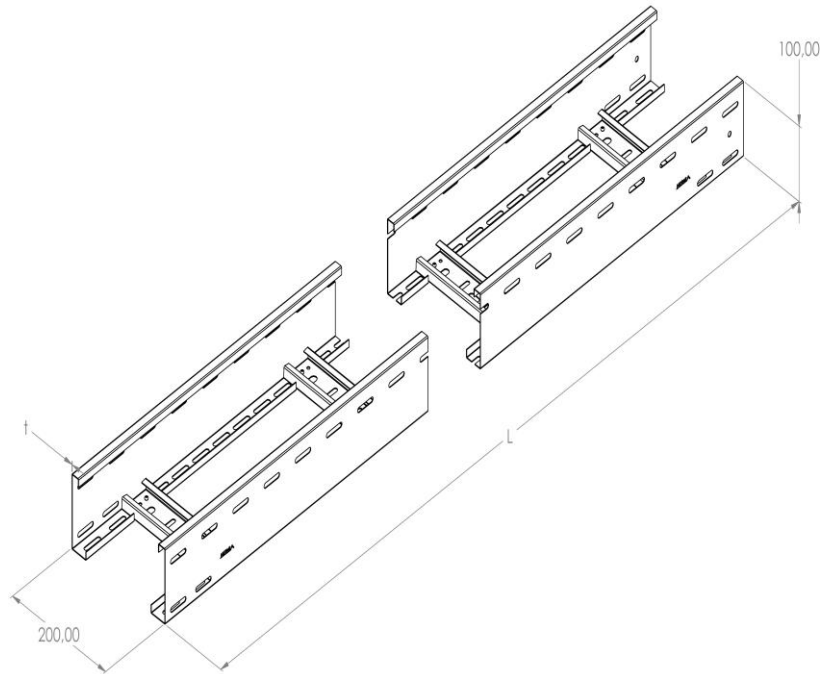

Product: KL 100/200

Product code: 88710242

Cable ladders of 100 mm in height

<b>Standard:</b>	EN 61537:2007 Cable management - Cable tray systems and cable ladder systems
<b>Dimensions:</b>	Length: 3000 mm
	Width: 200 mm
	Height: 100 mm
	Metal thickness: 1,5 mm
<b>Weight:</b>	13 kg
<b>Material:</b>	Stainless steel
<b>Contribution to fire:</b>	Non-flame propagating system
<b>Electrical characteristics:</b>	Electrically conductive system
<b>Electrical continuity:</b>	Yes
<b>Corrosion resistance:</b>	Class 9A
<b>Perforation:</b>	Class Y
<b>Temperature:</b>	Min: -20°C; Max: +105°C

Permissible load KL 100/200 d=1,5mm (kN/m)