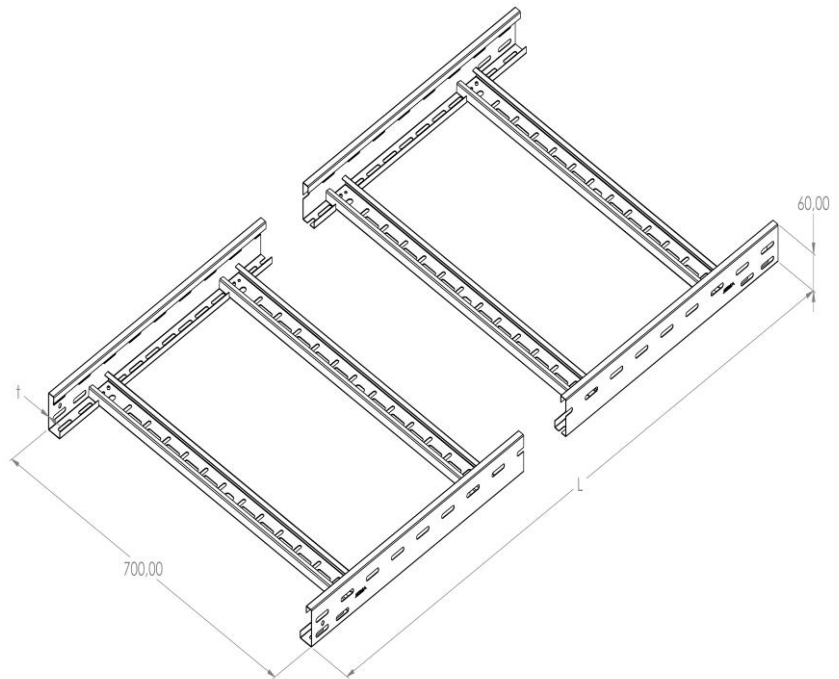

**Product:** KL 60/700

**Product code:** 88710217

Cable ladders of 60 mm in height

<b>Standard:</b>	EN 61537:2007 Cable management - Cable tray systems and cable ladder systems
<b>Dimensions:</b>	Length: 3000 mm
	Width: 700 mm
	Height: 60 mm
	Metal thickness: 1 mm
<b>Weight:</b>	9,5 kg
<b>Material:</b>	Stainless steel
<b>Contribution to fire:</b>	Non-flame propagating system
<b>Electrical characteristics:</b>	Electrically conductive system
<b>Electrical continuity:</b>	Yes
<b>Corrosion resistance:</b>	Class 9A
<b>Perforation:</b>	Class Y
<b>Temperature:</b>	Min: -20°C; Max: +105°C