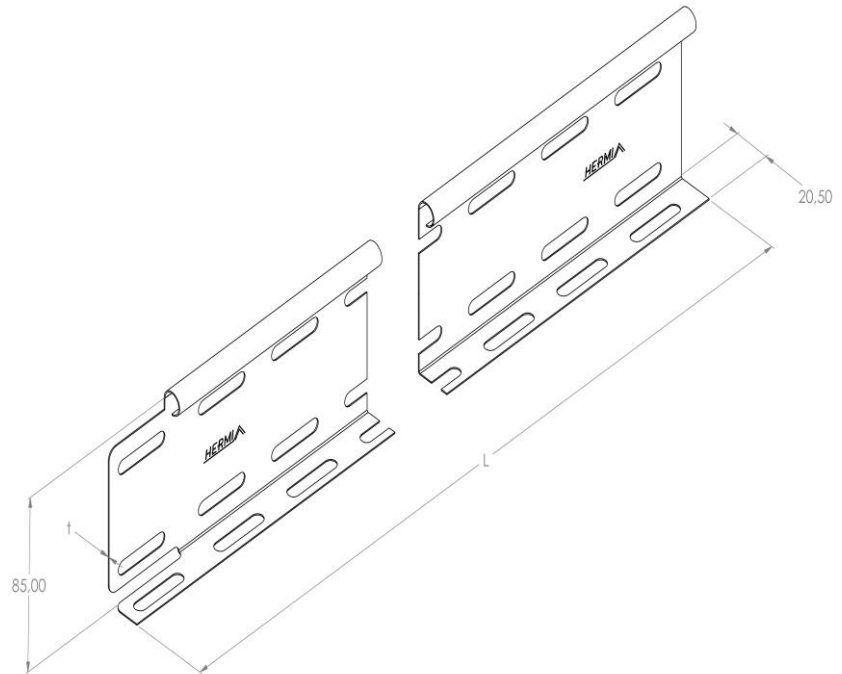

**Product:** KL-PR 100

**Product code:** 88710161

Cable ladder divider

<b>Standard:</b>	EN 61537:2007 Cable management - Cable tray systems and cable ladder systems
<b>Dimensions:</b>	Length: 2000 mm
	Width: 20,5 mm
	Height: 85 mm
	Metal thickness: 0,6 mm
<b>Weight:</b>	1,2 kg
<b>Material:</b>	Galvanised steel
<b>Contribution to fire:</b>	Non-flame propagating system
<b>Electrical characteristics:</b>	Electrically conductive system
<b>Electrical continuity:</b>	Yes
<b>Corrosion resistance:</b>	Class 3
<b>Perforation:</b>	Class Y
<b>Temperature:</b>	Min: -20°C; Max: +105°C