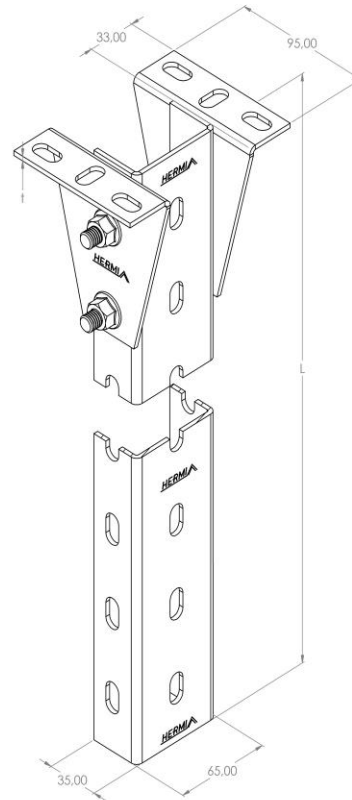

Product: NKP-SNU/P 2000

Product code: 88708805

Hanging bracket

<b>Standard:</b>	EN 61537:2007 Cable management - Cable tray systems and cable ladder systems
<b>Dimensions:</b>	Length: 65 mm
	Width: 35 mm
	Height: 2000 mm
	Metal thickness: 3 mm
<b>Maximum bending moment:</b>	0,8 kNm
<b>Weight:</b>	7,15 kg
<b>Material:</b>	Hot-dip galvanised steel
<b>Contribution to fire:</b>	Non-flame propagating system
<b>Electrical characteristics:</b>	Electrically conductive system
<b>Electrical continuity:</b>	Yes
<b>Corrosion resistance:</b>	Class 6
<b>Temperature:</b>	Min: -20°C; Max: +105°C