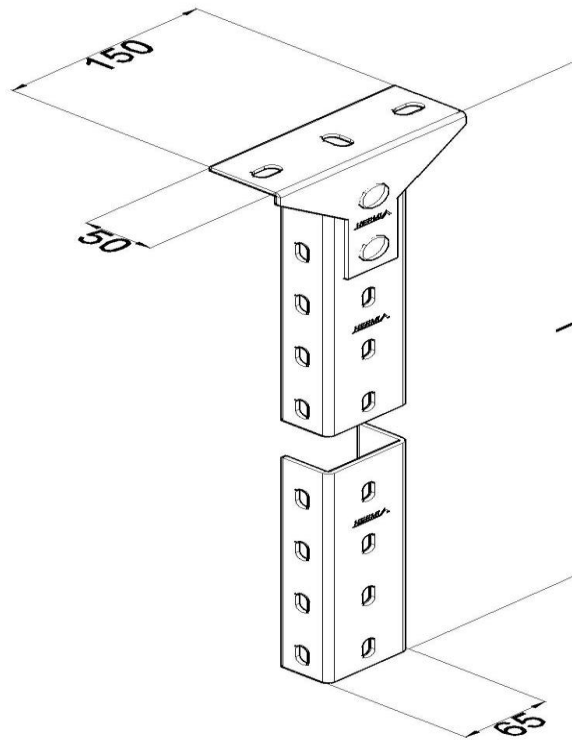

**Product:** NKP-SNU/P1 1000

**Product code:** 88707344

Hanging bracket

<b>Standard:</b>	EN 61537:2007 Cable management - Cable tray systems and cable ladder systems
<b>Dimensions:</b>	Length: 150 mm
	Width: 50 mm
	Height: 1000 mm
	Metal thickness: 3 mm
<b>Maximum bending moment:</b>	0,8 kNm
<b>Weight:</b>	
<b>Material:</b>	Galvanised steel
<b>Contribution to fire:</b>	Non-flame propagating system
<b>Electrical characteristics:</b>	Electrically conductive system
<b>Electrical continuity:</b>	Yes
<b>Corrosion resistance:</b>	Class 3
<b>Temperature:</b>	Min: -20°C; Max: +105°C