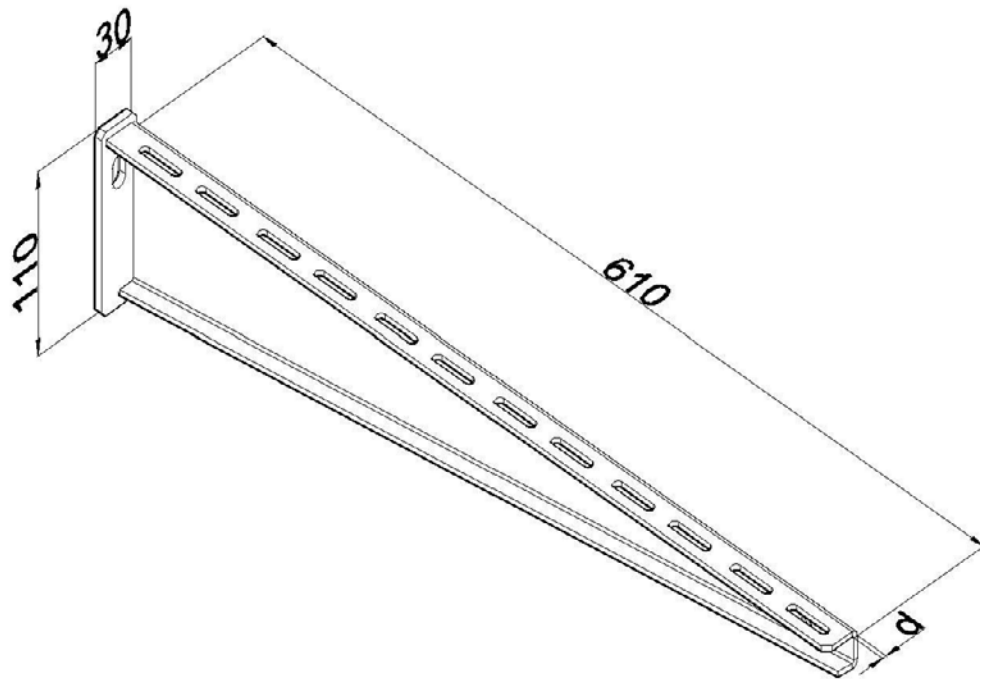

Product: NPK-WK 610

Product code: 88707306

Welded wall bracket

<b>Standard:</b>	EN 61537:2007 Cable management - Cable tray systems and cable ladder systems
<b>Dimensions:</b>	Length: 610 mm
	Width: 30 mm
	Height: 110 mm
	Metal thickness: 1,5 mm
<b>Maximum load:</b>	3,65 kN
<b>Weight:</b>	1,36 kg
<b>Material:</b>	Galvanised steel
<b>Contribution to fire:</b>	Non-flame propagating system
<b>Electrical characteristics:</b>	Electrically conductive system
<b>Electrical continuity:</b>	Yes
<b>Corrosion resistance:</b>	Class 3
<b>Temperature:</b>	Min: -20°C; Max: +105°C