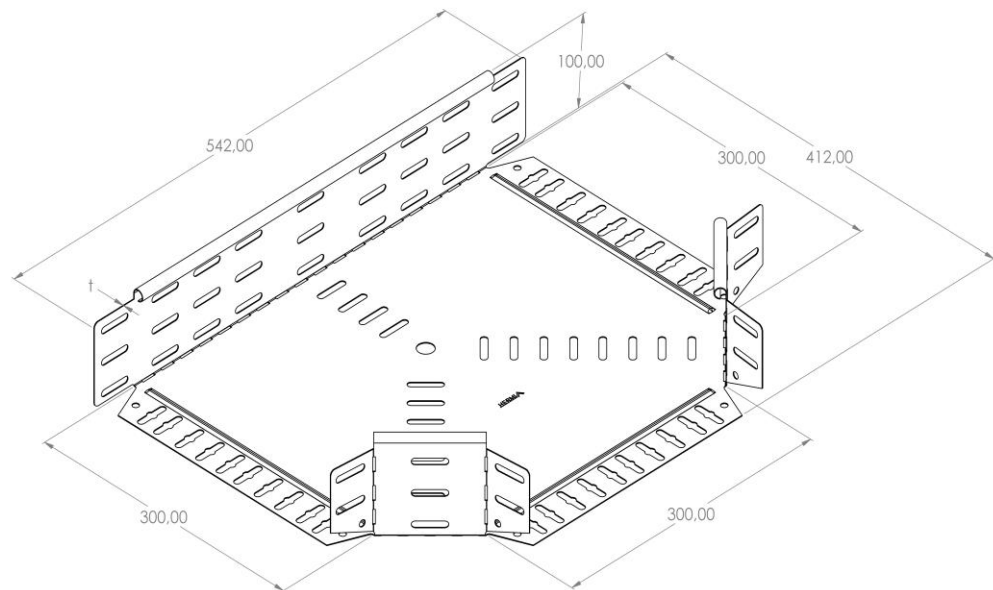

Product: PKP-SO 100/300

Product code: 88706893

Side branch

<b>Standard:</b>	EN 61537:2007 Cable management - Cable tray systems and cable ladder systems
<b>Dimensions:</b>	Length: 542 mm
	Width: 300 mm
	Height: 100 mm
	Metal thickness: 0,80 mm
<b>Weight:</b>	1,76 kg
<b>Material:</b>	Hot-dip galvanised steel
<b>Contribution to fire:</b>	Non-flame propagating system
<b>Electrical characteristics:</b>	Electrically conductive system
<b>Electrical continuity:</b>	Yes
<b>Corrosion resistance:</b>	Class 6
<b>Temperature:</b>	Min: -20°C; Max: +105°C