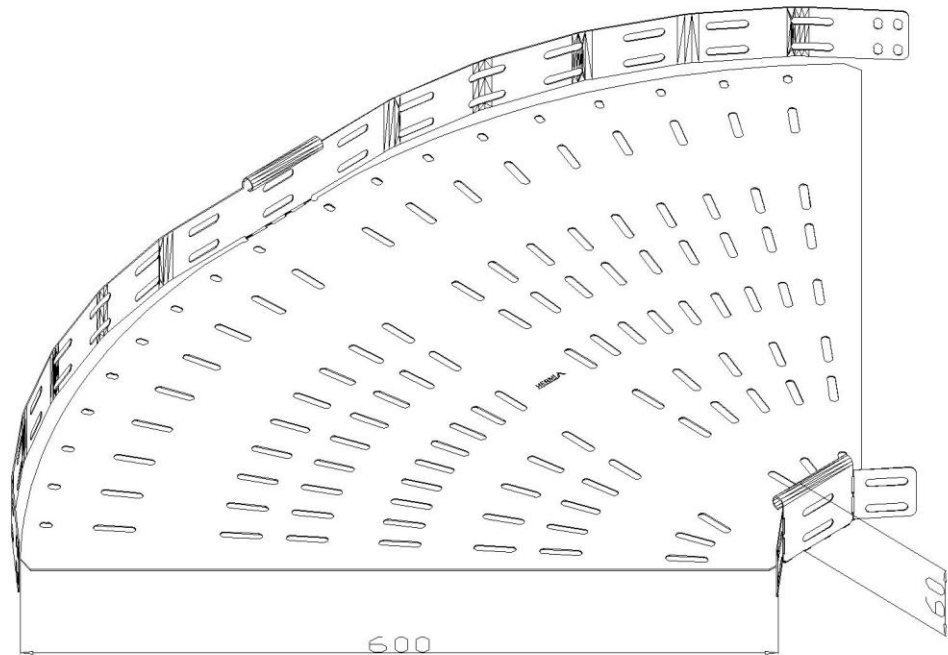

Product: PKP-KO 60/600/0-90°

Product code: 88706816

Adjustable elbow 0-90°

Standard:	EN 61537:2007 Cable management - Cable tray systems and cable ladder systems
Dimensions:	Length: 600 mm
	Width: mm
	Height: 60 mm
	Metal thickness: 0,80 mm
Weight:	3,52 kg
Material:	Hot-dip galvanised steel
Contribution to fire:	Non-flame propagating system
Electrical characteristics:	Electrically conductive system
Electrical continuity:	Yes
Corrosion resistance:	Class 6
Temperature:	Min: -20°C; Max: +105°C