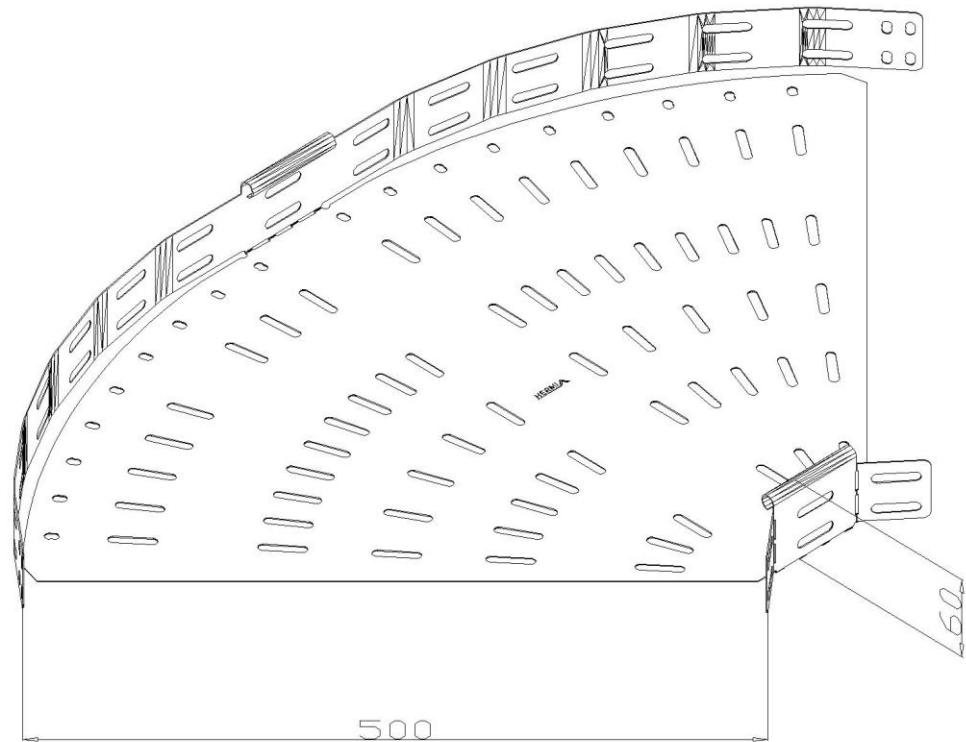

Product: PKP-KO 60/500/0-90°

Product code: 88706815

Adjustable elbow 0-90°

Standard:	EN 61537:2007 Cable management - Cable tray systems and cable ladder systems
Dimensions:	Length: 500 mm
	Width: mm
	Height: 60 mm
	Metal thickness: 0,80 mm
Weight:	2,64 kg
Material:	Hot-dip galvanised steel
Contribution to fire:	Non-flame propagating system
Electrical characteristics:	Electrically conductive system
Electrical continuity:	Yes
Corrosion resistance:	Class 6
Temperature:	Min: -20°C; Max: +105°C