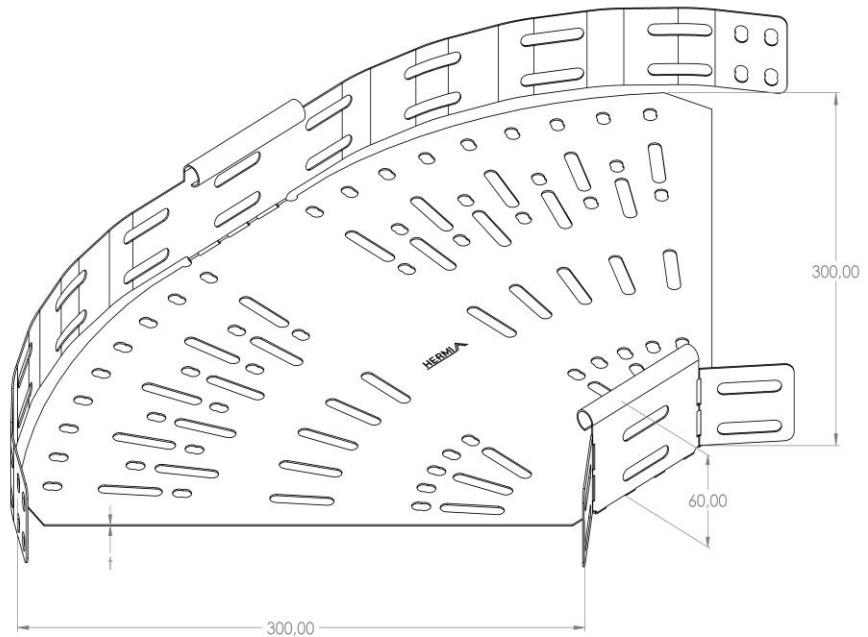

Product: PKP-KO 60/300/0-90°

Product code: 88706813

Adjustable elbow 0-90°

<b>Standard:</b>	EN 61537:2007 Cable management - Cable tray systems and cable ladder systems
<b>Dimensions:</b>	Length: 300 mm
	Width: mm
	Height: 60 mm
	Metal thickness: 0,80 mm
<b>Weight:</b>	1,21 kg
<b>Material:</b>	Hot-dip galvanised steel
<b>Contribution to fire:</b>	Non-flame propagating system
<b>Electrical characteristics:</b>	Electrically conductive system
<b>Electrical continuity:</b>	Yes
<b>Corrosion resistance:</b>	Class 6
<b>Temperature:</b>	Min: -20°C; Max: +105°C