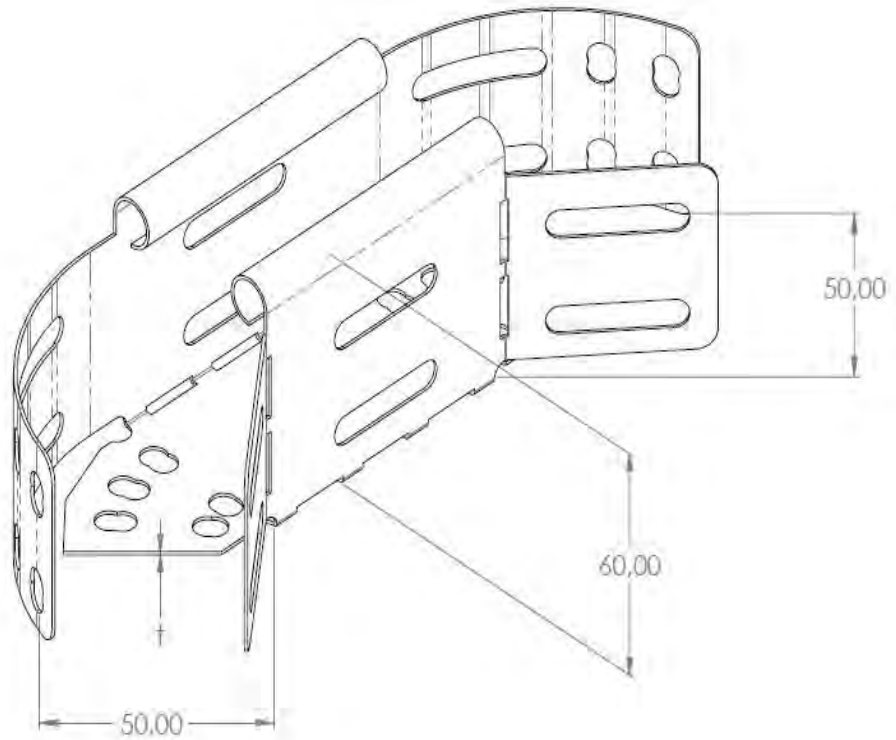

Product: PKP-KO 60/50/0-90°

Product code: 88706810

Adjustable elbow 0-90°

<b>Standard:</b>	EN 61537:2007 Cable management - Cable tray systems and cable ladder systems
<b>Dimensions:</b>	Length: mm
	Width: 50 mm
	Height: 60 mm
	Metal thickness: 0,80 mm
<b>Weight:</b>	0,18 kg
<b>Material:</b>	Hot-dip galvanised steel
<b>Contribution to fire:</b>	Non-flame propagating system
<b>Electrical characteristics:</b>	Electrically conductive system
<b>Electrical continuity:</b>	Yes
<b>Corrosion resistance:</b>	Class 6
<b>Temperature:</b>	Min: -20°C; Max: +105°C