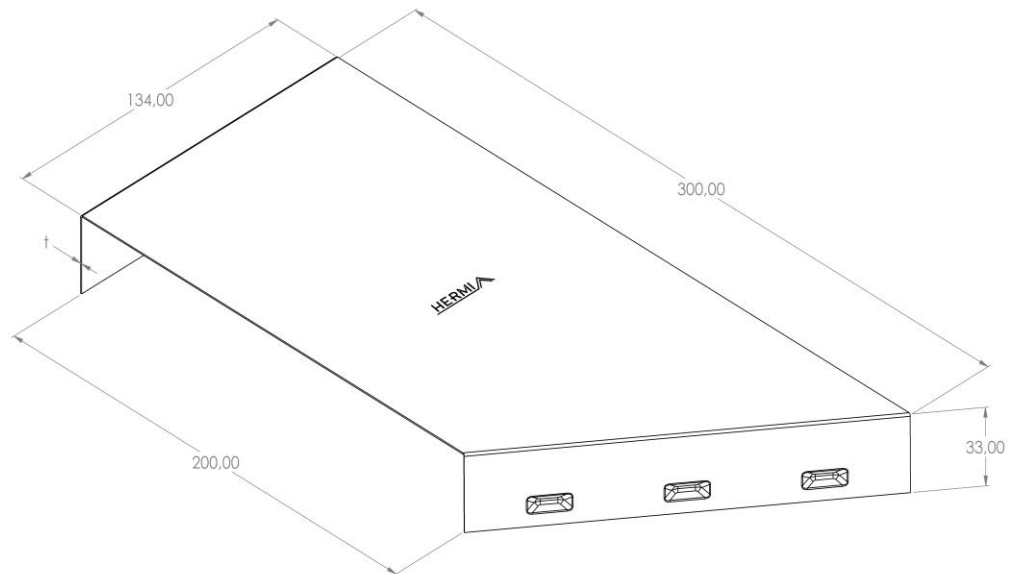

**Product:** PKP-RELP 300/200

**Product code:** 88706792

Left reduction element cover

<b>Standard:</b>	EN 61537:2007 Cable management - Cable tray systems and cable ladder systems
<b>Dimensions:</b>	Length: 134 mm
	Width: Reduced width 300/200 mm
	Height: 33 mm
	Metal thickness: 0,60 mm
<b>Weight:</b>	0,21 kg
<b>Material:</b>	Hot-dip galvanised steel
<b>Contribution to fire:</b>	Non-flame propagating system
<b>Electrical characteristics:</b>	Electrically conductive system
<b>Electrical continuity:</b>	Yes
<b>Corrosion resistance:</b>	Class 6
<b>Temperature:</b>	Min: -20°C; Max: +105°C