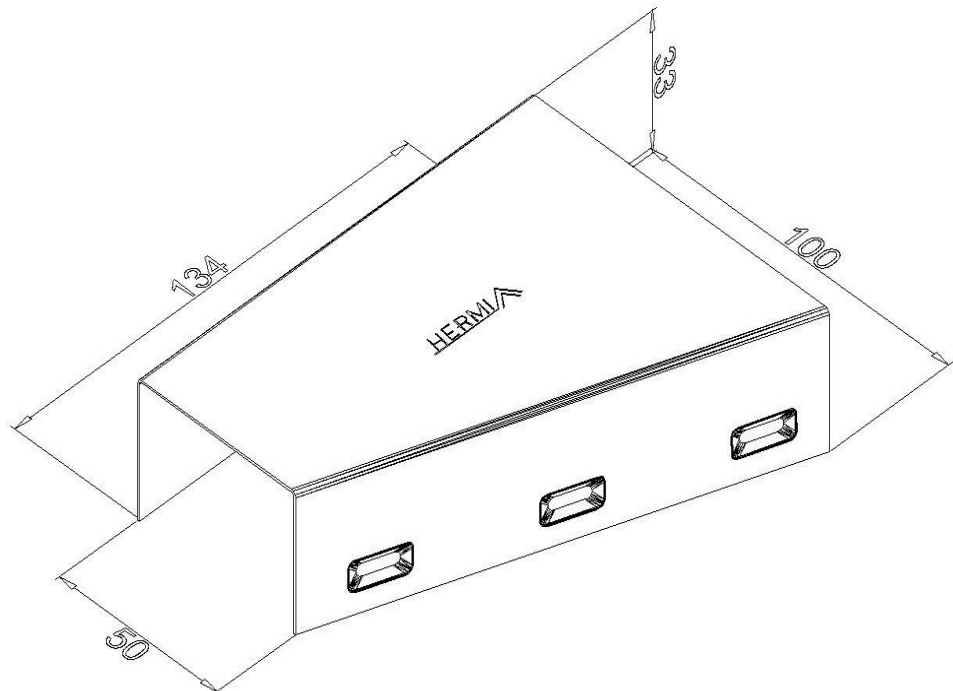

**Product:** PKP-RELP 100/50

**Product code:** 88706790

Left reduction element cover

<b>Standard:</b>	EN 61537:2007 Cable management - Cable tray systems and cable ladder systems
<b>Dimensions:</b>	Length: 134 mm
	Width: Reduced width 100/50 mm
	Height: 33 mm
	Metal thickness: 0,60 mm
<b>Weight:</b>	0,11 kg
<b>Material:</b>	Hot-dip galvanised steel
<b>Contribution to fire:</b>	Non-flame propagating system
<b>Electrical characteristics:</b>	Electrically conductive system
<b>Electrical continuity:</b>	Yes
<b>Corrosion resistance:</b>	Class 6
<b>Temperature:</b>	Min: -20°C; Max: +105°C