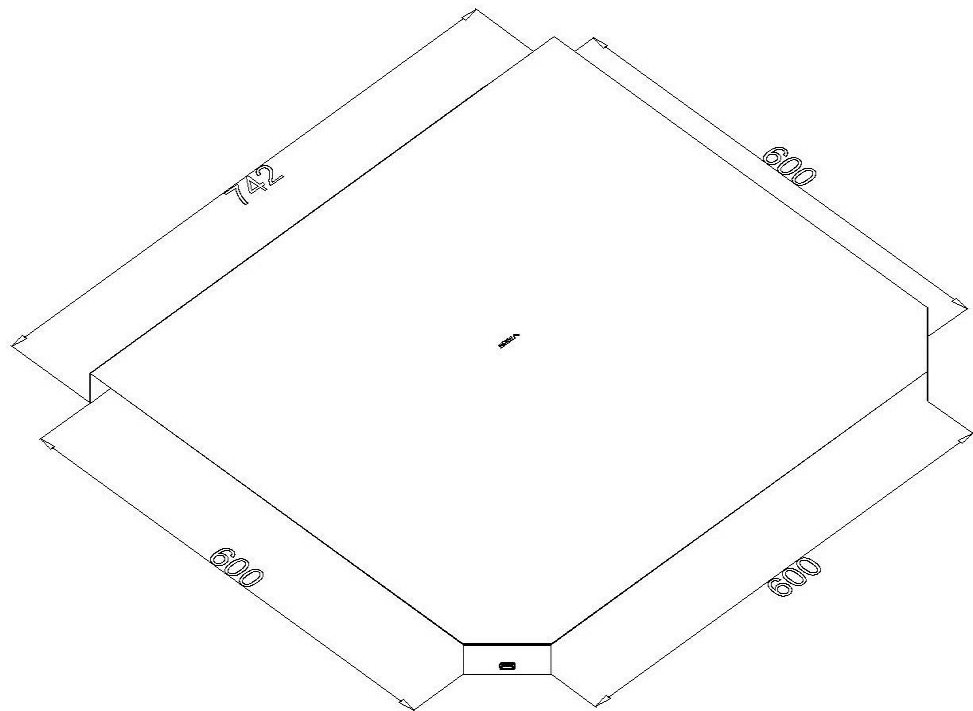

Product: PKP-SOP 600

Product code: 88706766

Side branch cover

<b>Standard:</b>	EN 61537:2007 Cable management - Cable tray systems and cable ladder systems
<b>Dimensions:</b>	Length: 742 mm
	Width: 600 mm
	Height: 33 mm
	Metal thickness: 0,80 mm
<b>Weight:</b>	2,85 kg
<b>Material:</b>	Hot-dip galvanised steel
<b>Contribution to fire:</b>	Non-flame propagating system
<b>Electrical characteristics:</b>	Electrically conductive system
<b>Electrical continuity:</b>	Yes
<b>Corrosion resistance:</b>	Class 6
<b>Temperature:</b>	Min: -20°C; Max: +105°C