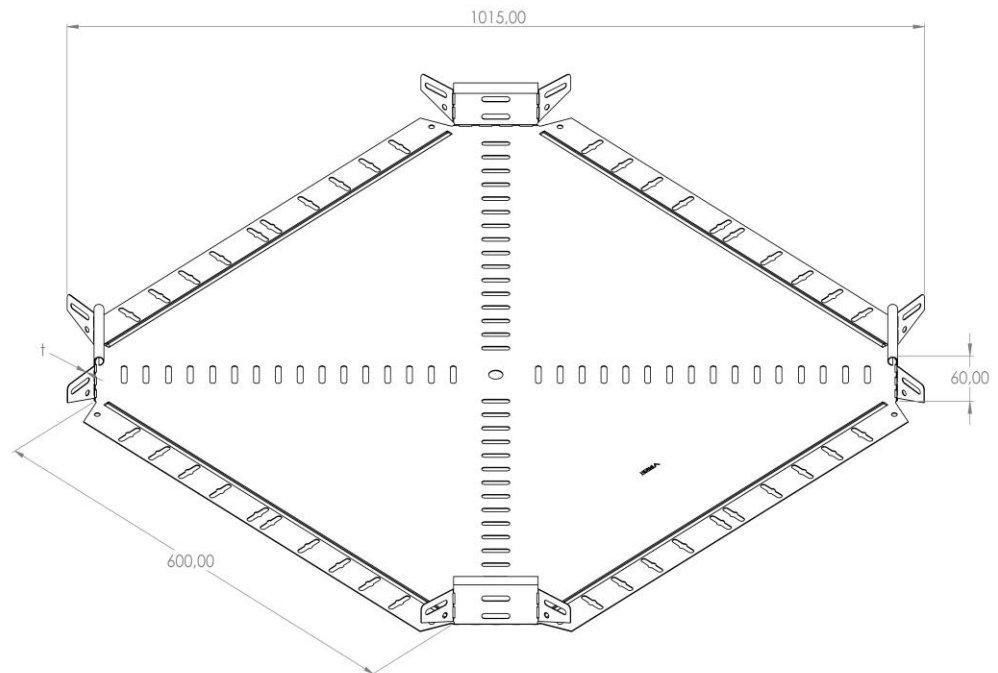

Product: PKP-KR 60/600

Product code: 88706656

Cross-over

<b>Standard:</b>	EN 61537:2007 Cable management - Cable tray systems and cable ladder systems
<b>Dimensions:</b>	Length: 1015 mm
	Width: 600 mm
	Height: 60 mm
	Metal thickness: 0,80 mm
<b>Weight:</b>	4,8 kg
<b>Material:</b>	Hot-dip galvanised steel
<b>Contribution to fire:</b>	Non-flame propagating system
<b>Electrical characteristics:</b>	Electrically conductive system
<b>Electrical continuity:</b>	Yes
<b>Corrosion resistance:</b>	Class 6
<b>Temperature:</b>	Min: -20°C; Max: +105°C