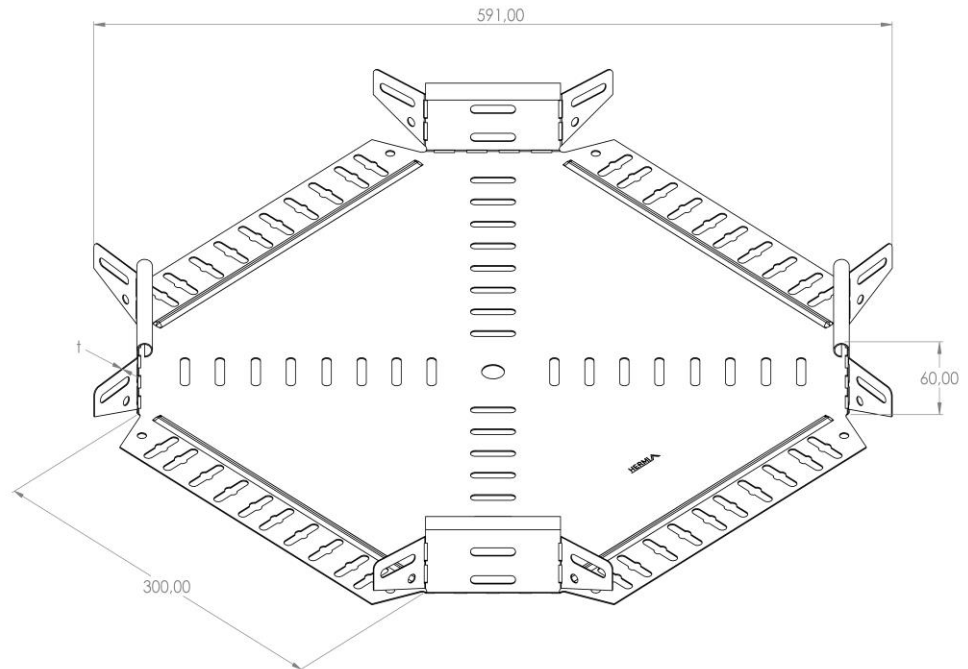

Product: PKP-KR 60/300

Product code: 88706653

Cross-over

<b>Standard:</b>	EN 61537:2007 Cable management - Cable tray systems and cable ladder systems
<b>Dimensions:</b>	Length: 591 mm
	Width: 300 mm
	Height: 60 mm
	Metal thickness: 0,80 mm
<b>Weight:</b>	1,59 kg
<b>Material:</b>	Hot-dip galvanised steel
<b>Contribution to fire:</b>	Non-flame propagating system
<b>Electrical characteristics:</b>	Electrically conductive system
<b>Electrical continuity:</b>	Yes
<b>Corrosion resistance:</b>	Class 6
<b>Temperature:</b>	Min: -20°C; Max: +105°C