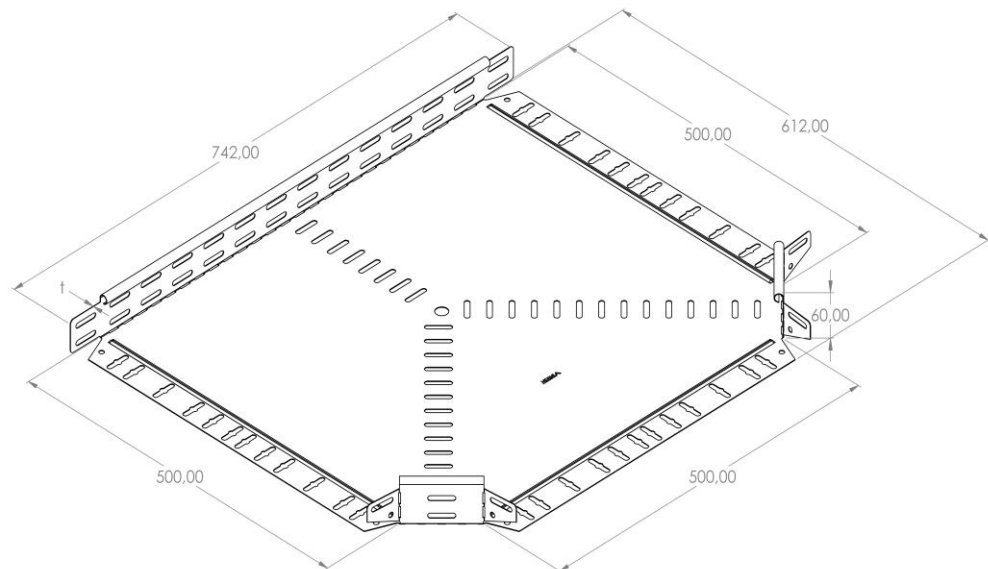

Product: PKP-SO 60/500

Product code: 88706645

Side branch

<b>Standard:</b>	EN 61537:2007 Cable management - Cable tray systems and cable ladder systems
<b>Dimensions:</b>	Length: 742 mm
	Width: 500 mm
	Height: 60 mm
	Metal thickness: 0,80 mm
<b>Weight:</b>	3 kg
<b>Material:</b>	Hot-dip galvanised steel
<b>Contribution to fire:</b>	Non-flame propagating system
<b>Electrical characteristics:</b>	Electrically conductive system
<b>Electrical continuity:</b>	Yes
<b>Corrosion resistance:</b>	Class 6
<b>Temperature:</b>	Min: -20°C; Max: +105°C