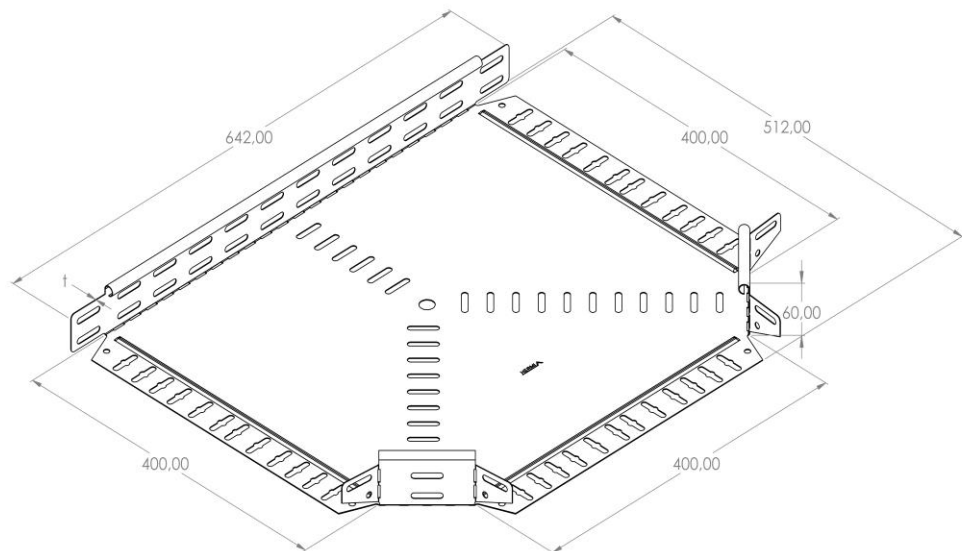

Product: PKP-SO 60/400

Product code: 88706644

Side branch

<b>Standard:</b>	EN 61537:2007 Cable management - Cable tray systems and cable ladder systems
<b>Dimensions:</b>	Length: 642 mm
	Width: 400 mm
	Height: 60 mm
	Metal thickness: 0,80 mm
<b>Weight:</b>	2,1 kg
<b>Material:</b>	Hot-dip galvanised steel
<b>Contribution to fire:</b>	Non-flame propagating system
<b>Electrical characteristics:</b>	Electrically conductive system
<b>Electrical continuity:</b>	Yes
<b>Corrosion resistance:</b>	Class 6
<b>Temperature:</b>	Min: -20°C; Max: +105°C