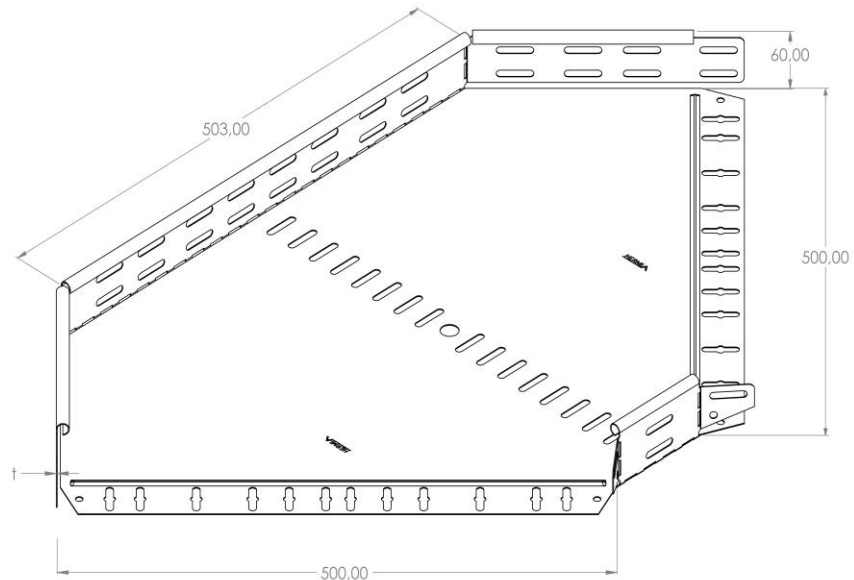

Product: PKP-KO 60/500/90°

Product code: 88706635

Truncated elbow 90°

Standard:	EN 61537:2007 Cable management - Cable tray systems and cable ladder systems
Dimensions:	Length: 503 mm
	Width: 500 mm
	Height: 60 mm
	Metal thickness: 0,80 mm
Weight:	2,26 kg
Material:	Hot-dip galvanised steel
Contribution to fire:	Non-flame propagating system
Electrical characteristics:	Electrically conductive system
Electrical continuity:	Yes
Corrosion resistance:	Class 6
Temperature:	Min: -20°C; Max: +105°C