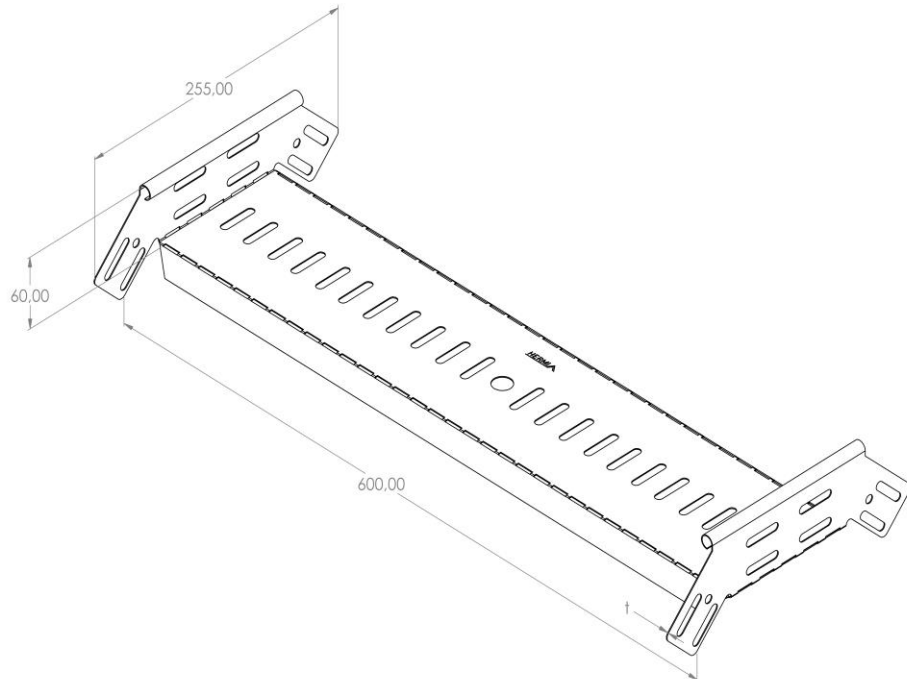

**Product:** PKP-ZK 60/600

**Product code:** 88706626

External elbow 90°

<b>Standard:</b>	EN 61537:2007 Cable management - Cable tray systems and cable ladder systems
<b>Dimensions:</b>	Length: 255 mm
	Width: 600 mm
	Height: 60 mm
	Metal thickness: 0,80 mm
<b>Weight:</b>	1,21 kg
<b>Material:</b>	Hot-dip galvanised steel
<b>Contribution to fire:</b>	Non-flame propagating system
<b>Electrical characteristics:</b>	Electrically conductive system
<b>Electrical continuity:</b>	Yes
<b>Corrosion resistance:</b>	Class 6
<b>Temperature:</b>	Min: -20°C; Max: +105°C