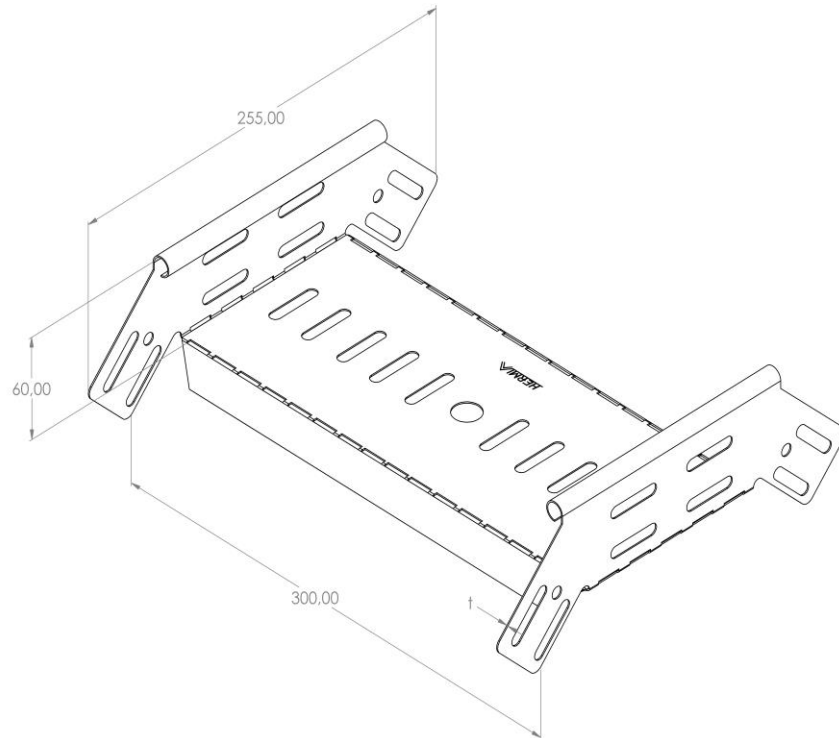

Product: PKP-ZK 60/300

Product code: 88706623

External elbow 90°

Standard:	EN 61537:2007 Cable management - Cable tray systems and cable ladder systems
Dimensions:	Length: 255 mm
	Width: 300 mm
	Height: 60 mm
	Metal thickness: 0,80 mm
Weight:	0,5 kg
Material:	Hot-dip galvanised steel
Contribution to fire:	Non-flame propagating system
Electrical characteristics:	Electrically conductive system
Electrical continuity:	Yes
Corrosion resistance:	Class 6
Temperature:	Min: -20°C; Max: +105°C