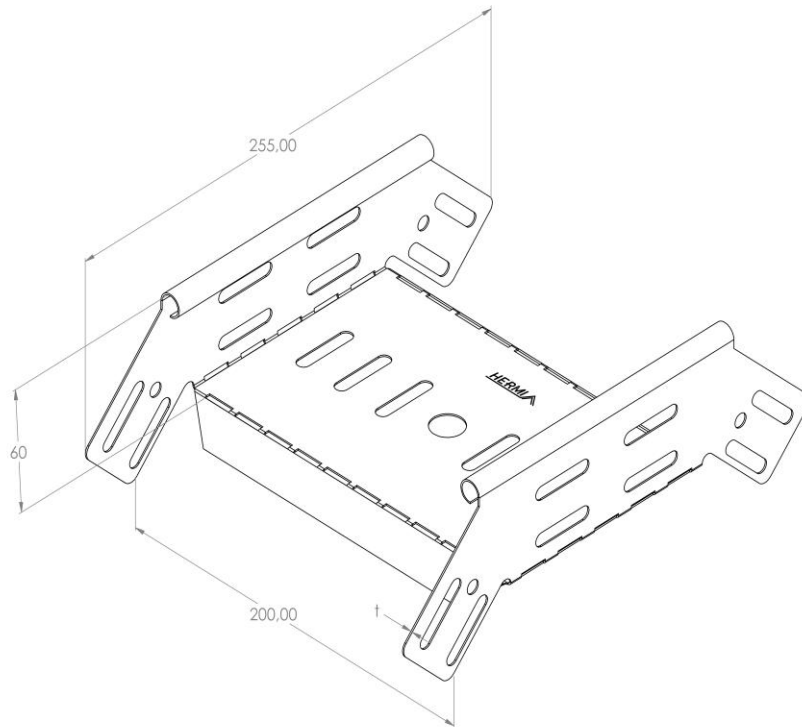

Product: PKP-ZK 60/200

Product code: 88706622

External elbow 90°

Standard:	EN 61537:2007 Cable management - Cable tray systems and cable ladder systems
Dimensions:	Length: 255 mm
	Width: 200 mm
	Height: 60 mm
	Metal thickness: 0,80 mm
Weight:	0,4 kg
Material:	Hot-dip galvanised steel
Contribution to fire:	Non-flame propagating system
Electrical characteristics:	Electrically conductive system
Electrical continuity:	Yes
Corrosion resistance:	Class 6
Temperature:	Min: -20°C; Max: +105°C