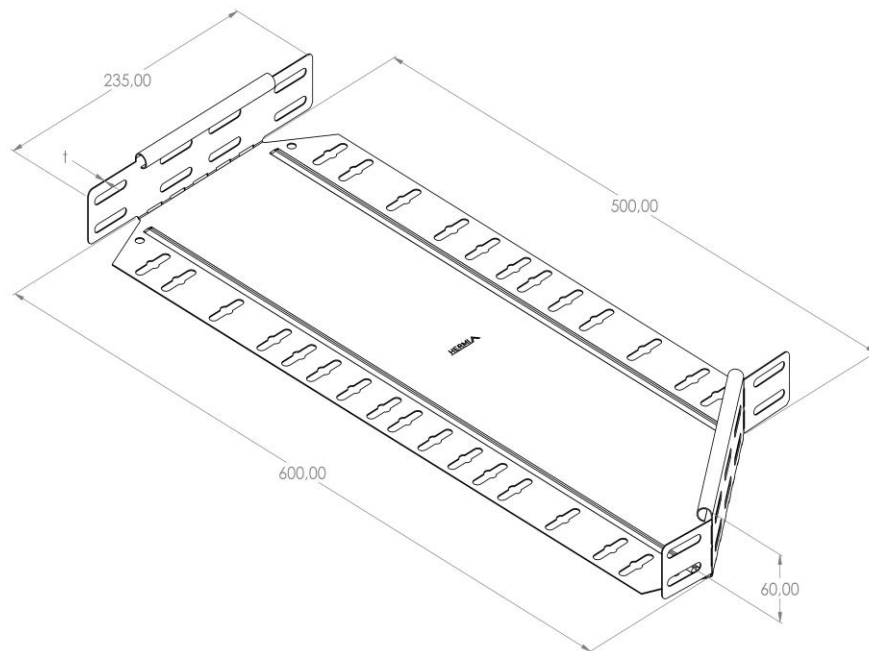

**Product:** PKP-RED 60/600/500

**Product code:** 88706605

Reduction element - right

<b>Standard:</b>	EN 61537:2007 Cable management - Cable tray systems and cable ladder systems
<b>Dimensions:</b>	Length: 235 mm
	Width: Reduced width 600/500 mm
	Height: 60 mm
	Metal thickness: 0,80 mm
<b>Weight:</b>	1,05 kg
<b>Material:</b>	Hot-dip galvanised steel
<b>Contribution to fire:</b>	Non-flame propagating system
<b>Electrical characteristics:</b>	Electrically conductive system
<b>Electrical continuity:</b>	Yes
<b>Corrosion resistance:</b>	Class 6
<b>Temperature:</b>	Min: -20°C; Max: +105°C