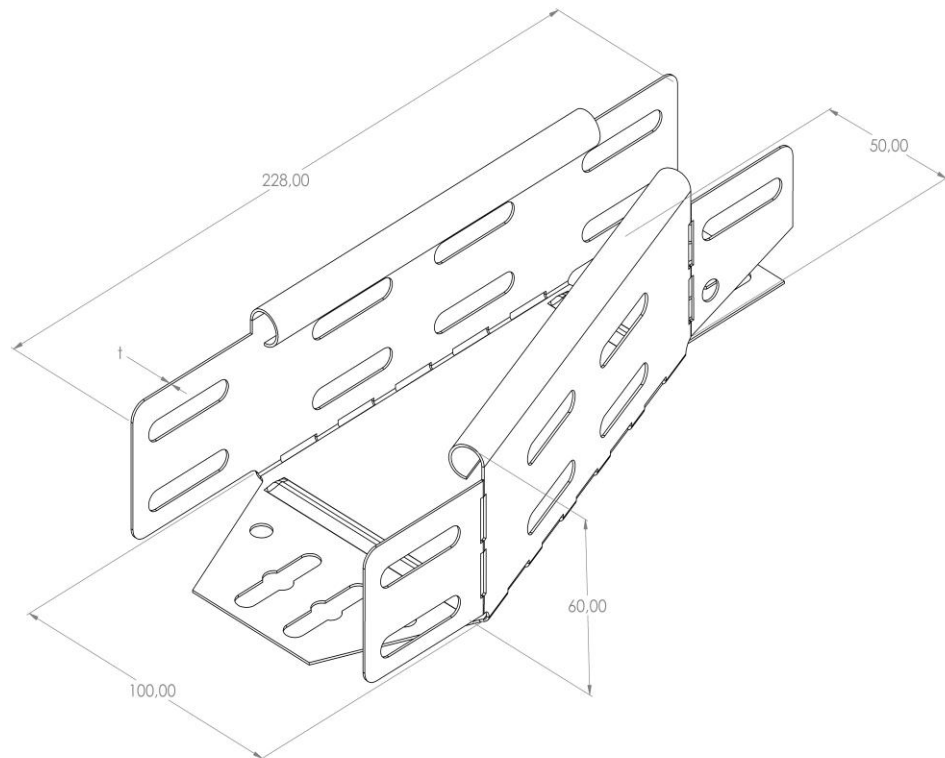

**Product:** PKP-RED 60/100/50

**Product code:** 88706600

Reduction element - right

<b>Standard:</b>	EN 61537:2007 Cable management - Cable tray systems and cable ladder systems
<b>Dimensions:</b>	Length: 228 mm
	Width: Reduced width 100/50 mm
	Height: 60 mm
	Metal thickness: 0,80 mm
<b>Weight:</b>	0,25 kg
<b>Material:</b>	Hot-dip galvanised steel
<b>Contribution to fire:</b>	Non-flame propagating system
<b>Electrical characteristics:</b>	Electrically conductive system
<b>Electrical continuity:</b>	Yes
<b>Corrosion resistance:</b>	Class 6
<b>Temperature:</b>	Min: -20°C; Max: +105°C