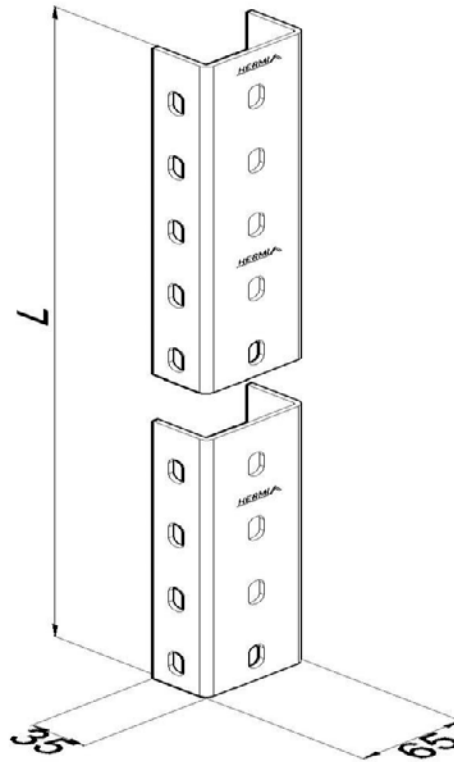

**Product:** NKP-SNU 2000

**Product code:** 88704655

Hanging bracket

<b>Standard:</b>	EN 61537:2007 Cable management - Cable tray systems and cable ladder systems
<b>Dimensions:</b>	Length: 65 mm
	Width: 35 mm
	Height: 2000 mm
	Metal thickness: 3 mm
<b>Maximum bending moment:</b>	1,75 kNm
<b>Weight:</b>	5,8 kg
<b>Material:</b>	Hot-dip galvanised steel
<b>Contribution to fire:</b>	Non-flame propagating system
<b>Electrical characteristics:</b>	Electrically conductive system
<b>Electrical continuity:</b>	Yes
<b>Corrosion resistance:</b>	Class 6
<b>Temperature:</b>	Min: -20°C; Max: +105°C