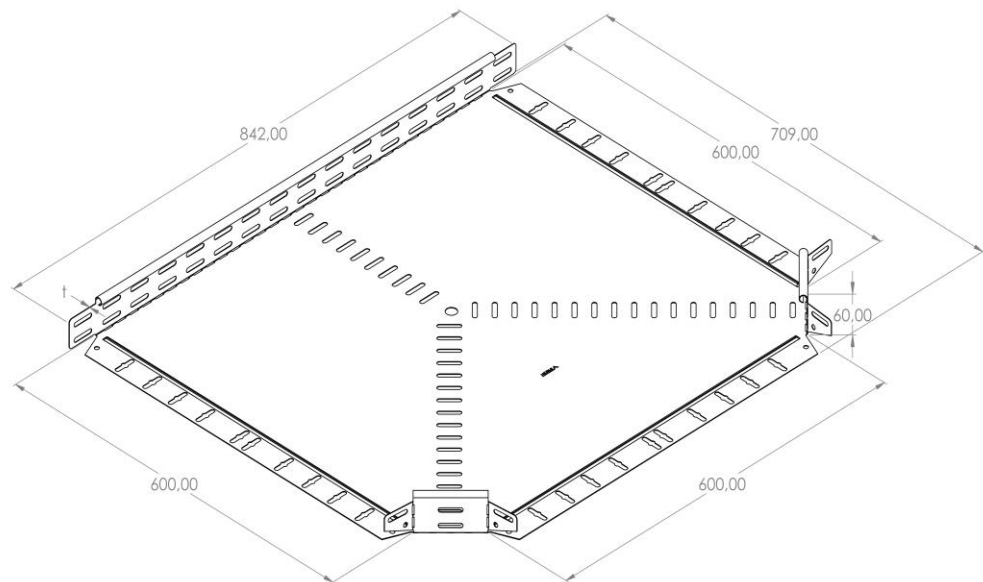

Product: PKP-SO 60/600

Product code: 88704485

Side branch

Standard:	EN 61537:2007 Cable management - Cable tray systems and cable ladder systems
Dimensions:	Length: 842 mm
	Width: 600 mm
	Height: 60 mm
	Metal thickness: 0,80 mm
Weight:	4,5 kg
Material:	Acid resistant stainless steel
Contribution to fire:	Non-flame propagating system
Electrical characteristics:	Electrically conductive system
Electrical continuity:	Yes
Corrosion resistance:	Class 9B
Temperature:	Min: -20°C; Max: +105°C