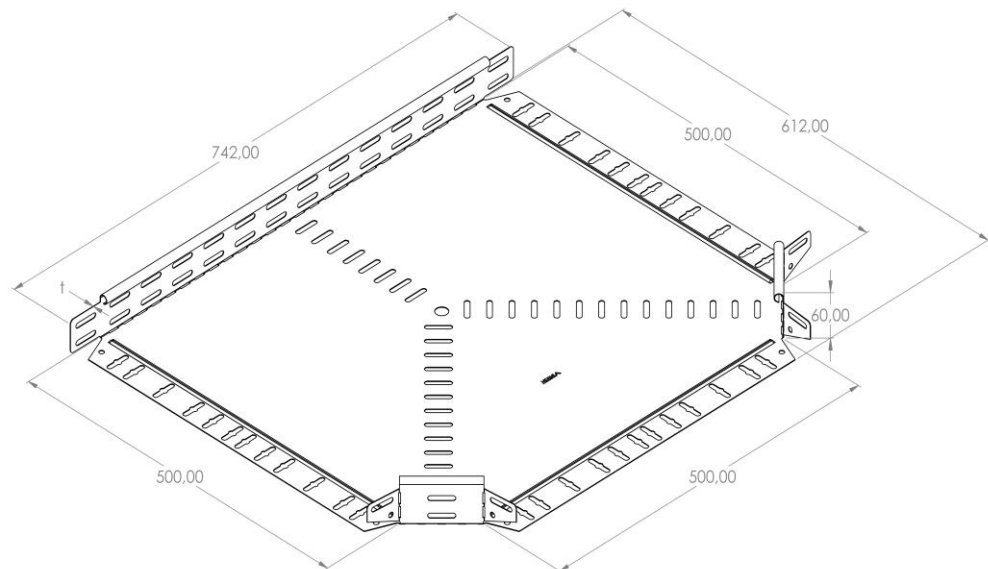

Product: PKP-SO 60/500

Product code: 88704445

Side branch

<b>Standard:</b>	EN 61537:2007 Cable management - Cable tray systems and cable ladder systems
<b>Dimensions:</b>	Length: 742 mm
	Width: 500 mm
	Height: 60 mm
	Metal thickness: 0,80 mm
<b>Weight:</b>	3 kg
<b>Material:</b>	Acid resistant stainless steel
<b>Contribution to fire:</b>	Non-flame propagating system
<b>Electrical characteristics:</b>	Electrically conductive system
<b>Electrical continuity:</b>	Yes
<b>Corrosion resistance:</b>	Class 9B
<b>Temperature:</b>	Min: -20°C; Max: +105°C