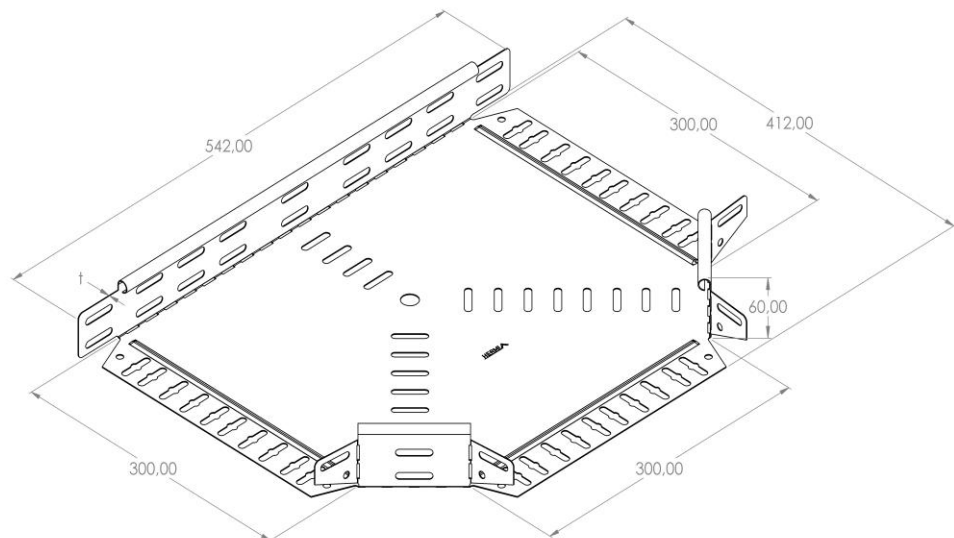

Product: PKP-SO 60/300

Product code: 88704443

Side branch

Standard:	EN 61537:2007 Cable management - Cable tray systems and cable ladder systems
Dimensions:	Length: 542 mm
	Width: 300 mm
	Height: 60 mm
	Metal thickness: 0,80 mm
Weight:	1,45 kg
Material:	Acid resistant stainless steel
Contribution to fire:	Non-flame propagating system
Electrical characteristics:	Electrically conductive system
Electrical continuity:	Yes
Corrosion resistance:	Class 9B
Temperature:	Min: -20°C; Max: +105°C