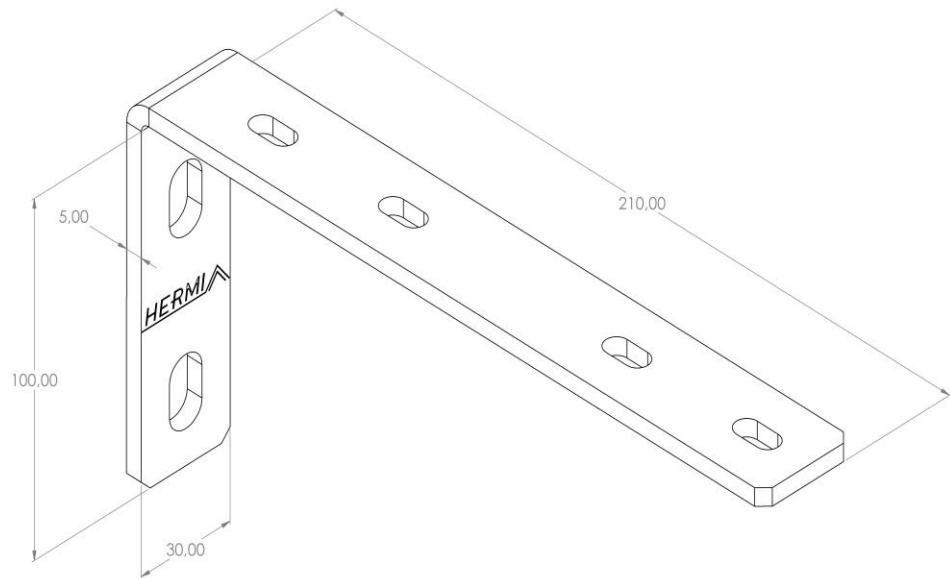

Product: NKP-SNL 210

Product code: 88704202

Wall bracket

<b>Standard:</b>	EN 61537:2007 Cable management - Cable tray systems and cable ladder systems
<b>Dimensions:</b>	Length: 210 mm
	Width: 30 mm
	Height: 100 mm
	Metal thickness: 5 mm
<b>Maximum load:</b>	0,4 kN
<b>Weight:</b>	0,26 kg
<b>Material:</b>	Stainless steel
<b>Contribution to fire:</b>	Non-flame propagating system
<b>Electrical characteristics:</b>	Electrically conductive system
<b>Electrical continuity:</b>	Yes
<b>Corrosion resistance:</b>	Class 9A
<b>Temperature:</b>	Min: -20°C; Max: +105°C