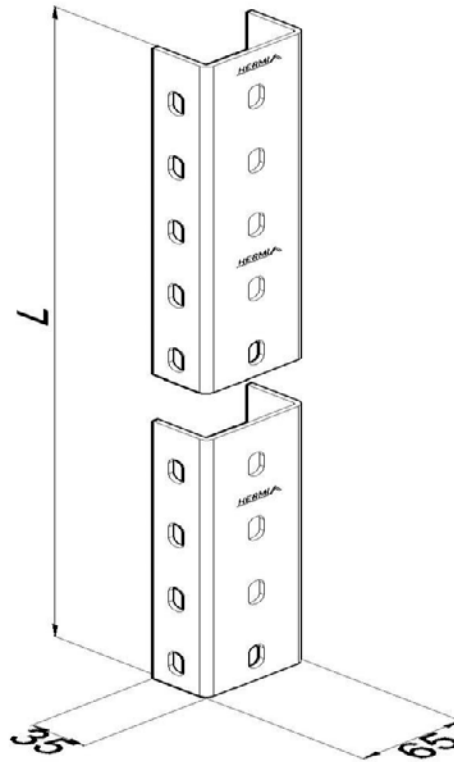

**Product:** NKP-SNU 1000

**Product code:** 88704153

Hanging bracket

<b>Standard:</b>	EN 61537:2007 Cable management - Cable tray systems and cable ladder systems
<b>Dimensions:</b>	Length: 65 mm
	Width: 35 mm
	Height: 1000 mm
	Metal thickness: 3 mm
<b>Maximum bending moment:</b>	1,95 kNm
<b>Weight:</b>	2,7 kg
<b>Material:</b>	Galvanised steel
<b>Contribution to fire:</b>	Non-flame propagating system
<b>Electrical characteristics:</b>	Electrically conductive system
<b>Electrical continuity:</b>	Yes
<b>Corrosion resistance:</b>	Class 3
<b>Temperature:</b>	Min: -20°C; Max: +105°C