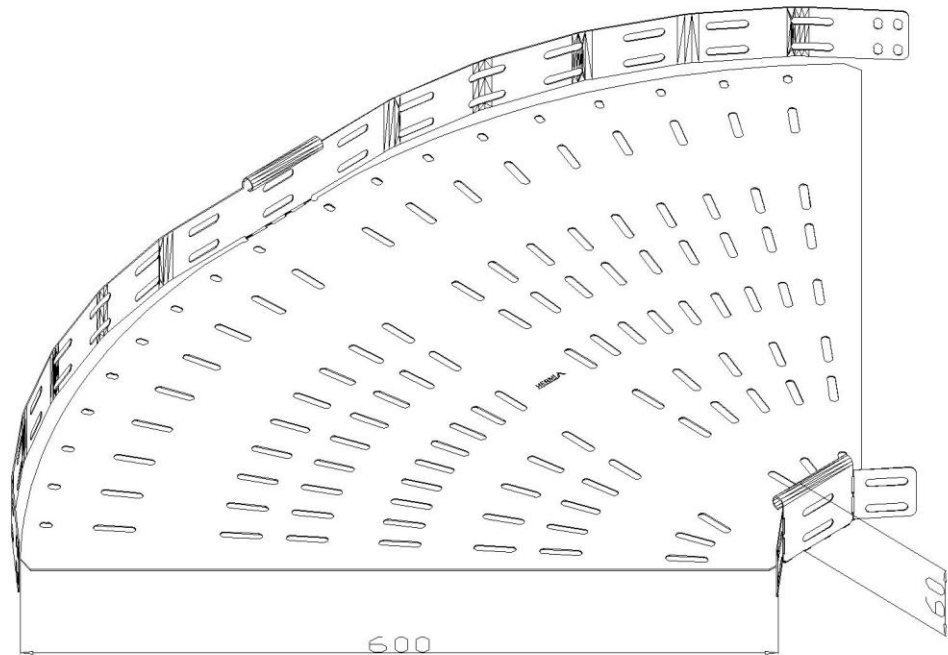

Product: PKP-KO 60/600/0-90°

Product code: 88703516

Adjustable elbow 0-90°

Standard:	EN 61537:2007 Cable management - Cable tray systems and cable ladder systems
Dimensions:	Length: 600 mm
	Width: mm
	Height: 60 mm
	Metal thickness: 0,80 mm
Weight:	3,52 kg
Material:	Powder coated galvanised steel in the colours according to the RAL scale
Contribution to fire:	Non-flame propagating system
Electrical characteristics:	Electrically conductive system
Electrical continuity:	Yes
Corrosion resistance:	Class 3
Temperature:	Min: -20°C; Max: +105°C