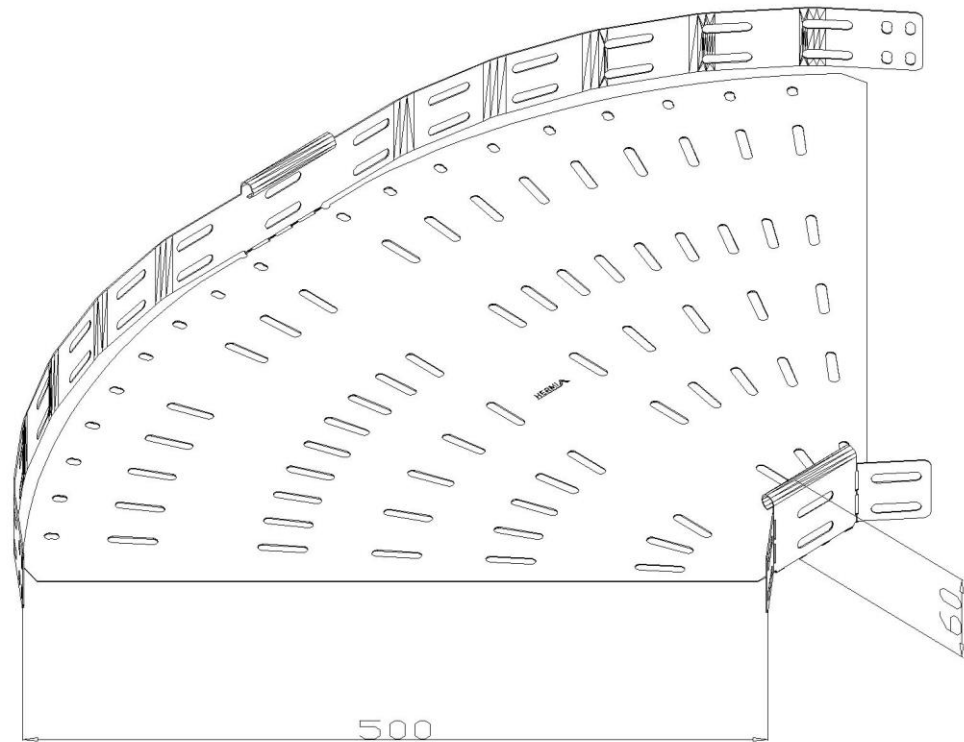

Product: PKP-KO 60/500/0-90°

Product code: 88703515

Adjustable elbow 0-90°

Standard:	EN 61537:2007 Cable management - Cable tray systems and cable ladder systems
Dimensions:	Length: 500 mm
	Width: mm
	Height: 60 mm
	Metal thickness: 0,80 mm
Weight:	2,64 kg
Material:	Powder coated galvanised steel in the colours according to the RAL scale
Contribution to fire:	Non-flame propagating system
Electrical characteristics:	Electrically conductive system
Electrical continuity:	Yes
Corrosion resistance:	Class 3
Temperature:	Min: -20°C; Max: +105°C