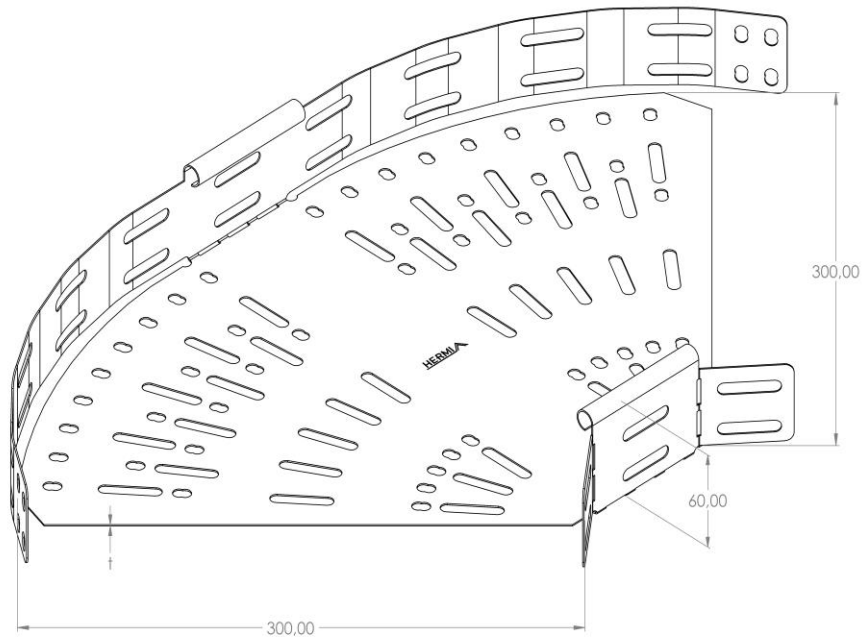

Product: PKP-KO 60/300/0-90°

Product code: 88703513

Adjustable elbow 0-90°

<b>Standard:</b>	EN 61537:2007 Cable management - Cable tray systems and cable ladder systems
<b>Dimensions:</b>	Length: 300 mm
	Width: mm
	Height: 60 mm
	Metal thickness: 0,80 mm
<b>Weight:</b>	1,21 kg
<b>Material:</b>	Powder coated galvanised steel in the colours according to the RAL scale
<b>Contribution to fire:</b>	Non-flame propagating system
<b>Electrical characteristics:</b>	Electrically conductive system
<b>Electrical continuity:</b>	Yes
<b>Corrosion resistance:</b>	Class 3
<b>Temperature:</b>	Min: -20°C; Max: +105°C