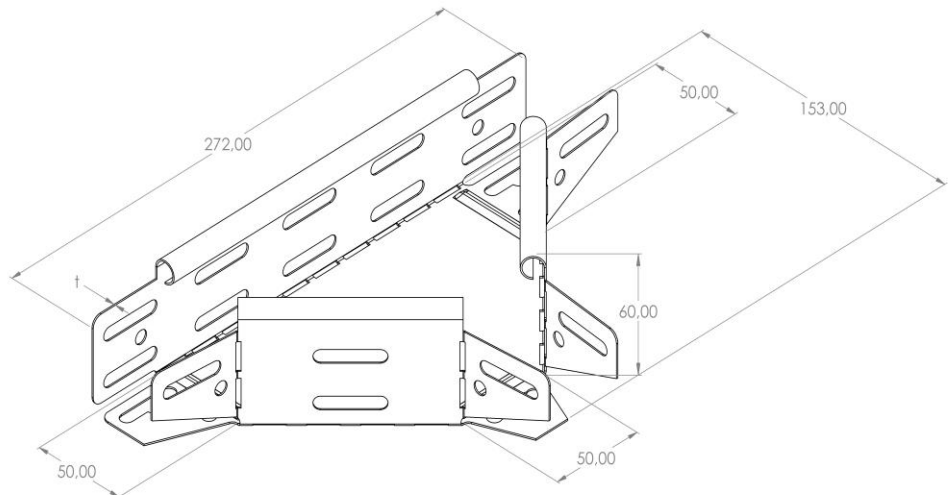

Product: PKP-SO 60/50

Product code: 88703387

Side branch

<b>Standard:</b>	EN 61537:2007 Cable management - Cable tray systems and cable ladder systems
<b>Dimensions:</b>	Length: 272 mm
	Width: 50 mm
	Height: 60 mm
	Metal thickness: 0,80 mm
<b>Weight:</b>	0,33 kg
<b>Material:</b>	Powder coated galvanised steel in the colours according to the RAL scale
<b>Contribution to fire:</b>	Non-flame propagating system
<b>Electrical characteristics:</b>	Electrically conductive system
<b>Electrical continuity:</b>	Yes
<b>Corrosion resistance:</b>	Class 3
<b>Temperature:</b>	Min: -20°C; Max: +105°C