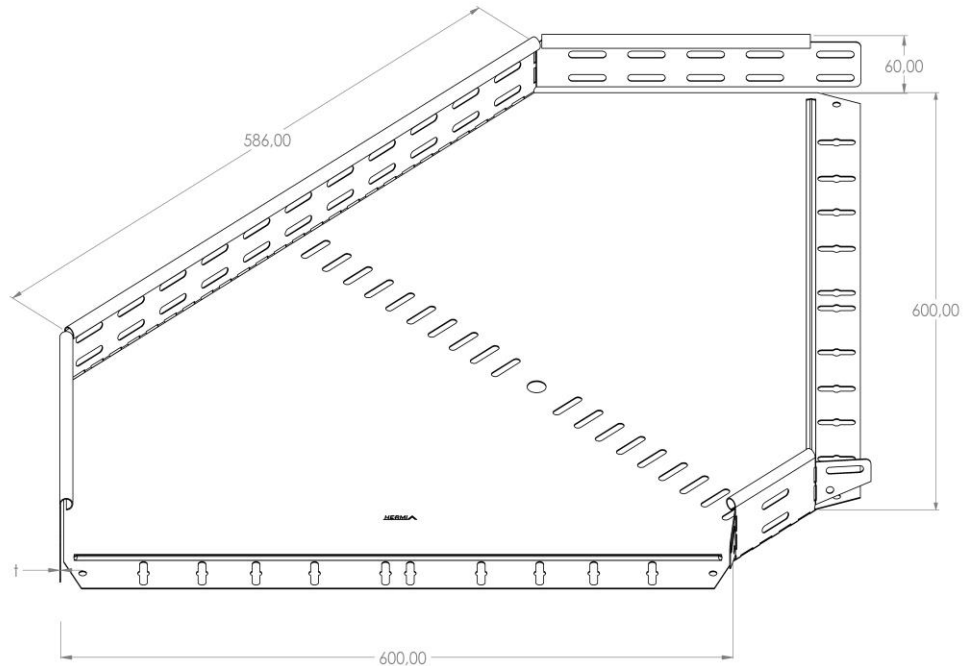

Product: PKP-KO 60/600/90°

Product code: 88703386

Truncated elbow 90°

Standard:	EN 61537:2007 Cable management - Cable tray systems and cable ladder systems
Dimensions:	Length: 586 mm
	Width: 600 mm
	Height: 60 mm
	Metal thickness: 0,80 mm
Weight:	2,5 kg
Material:	Powder coated galvanised steel in the colours according to the RAL scale
Contribution to fire:	Non-flame propagating system
Electrical characteristics:	Electrically conductive system
Electrical continuity:	Yes
Corrosion resistance:	Class 3
Temperature:	Min: -20°C; Max: +105°C