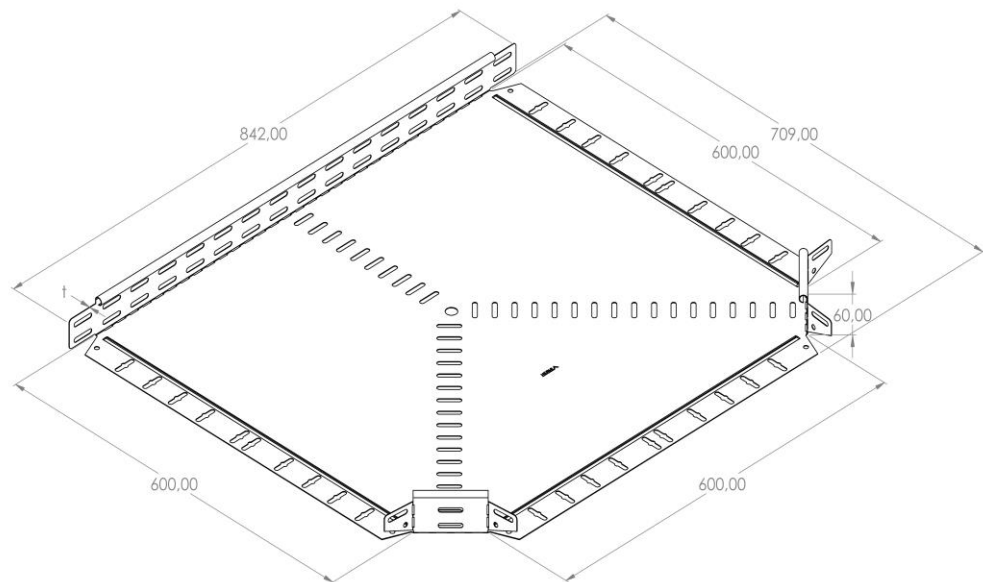

Product: PKP-SO 60/600

Product code: 88703385

Side branch

<b>Standard:</b>	EN 61537:2007 Cable management - Cable tray systems and cable ladder systems
<b>Dimensions:</b>	Length: 842 mm
	Width: 600 mm
	Height: 60 mm
	Metal thickness: 0,80 mm
<b>Weight:</b>	4,5 kg
<b>Material:</b>	Powder coated galvanised steel in the colours according to the RAL scale
<b>Contribution to fire:</b>	Non-flame propagating system
<b>Electrical characteristics:</b>	Electrically conductive system
<b>Electrical continuity:</b>	Yes
<b>Corrosion resistance:</b>	Class 3
<b>Temperature:</b>	Min: -20°C; Max: +105°C