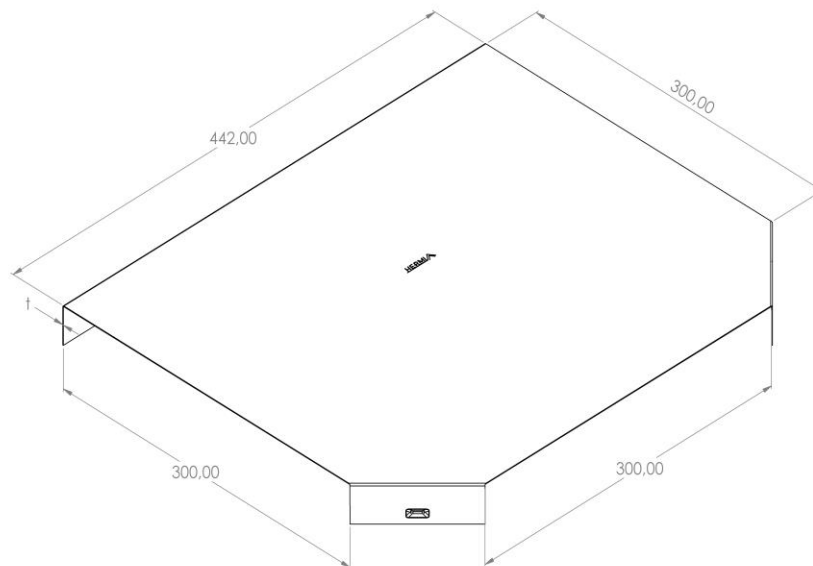

Product: PKP-SOP 300

Product code: 88703348

Side branch cover

<b>Standard:</b>	EN 61537:2007 Cable management - Cable tray systems and cable ladder systems
<b>Dimensions:</b>	Length: 442 mm
	Width: 300 mm
	Height: 33 mm
	Metal thickness: 0,60 mm
<b>Weight:</b>	1 kg
<b>Material:</b>	Powder coated galvanised steel in the colours according to the RAL scale
<b>Contribution to fire:</b>	Non-flame propagating system
<b>Electrical characteristics:</b>	Electrically conductive system
<b>Electrical continuity:</b>	Yes
<b>Corrosion resistance:</b>	Class 3
<b>Temperature:</b>	Min: -20°C; Max: +105°C