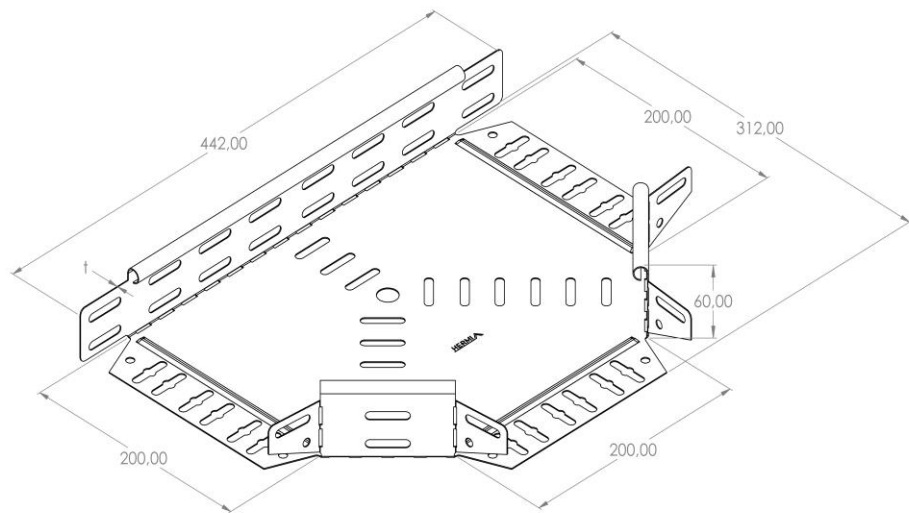

Product: PKP-SO 60/200

Product code: 88703342

Side branch

Standard:	EN 61537:2007 Cable management - Cable tray systems and cable ladder systems
Dimensions:	Length: 442 mm
	Width: 200 mm
	Height: 60 mm
	Metal thickness: 0,80 mm
Weight:	0,9 kg
Material:	Powder coated galvanised steel in the colours according to the RAL scale
Contribution to fire:	Non-flame propagating system
Electrical characteristics:	Electrically conductive system
Electrical continuity:	Yes
Corrosion resistance:	Class 3
Temperature:	Min: -20°C; Max: +105°C