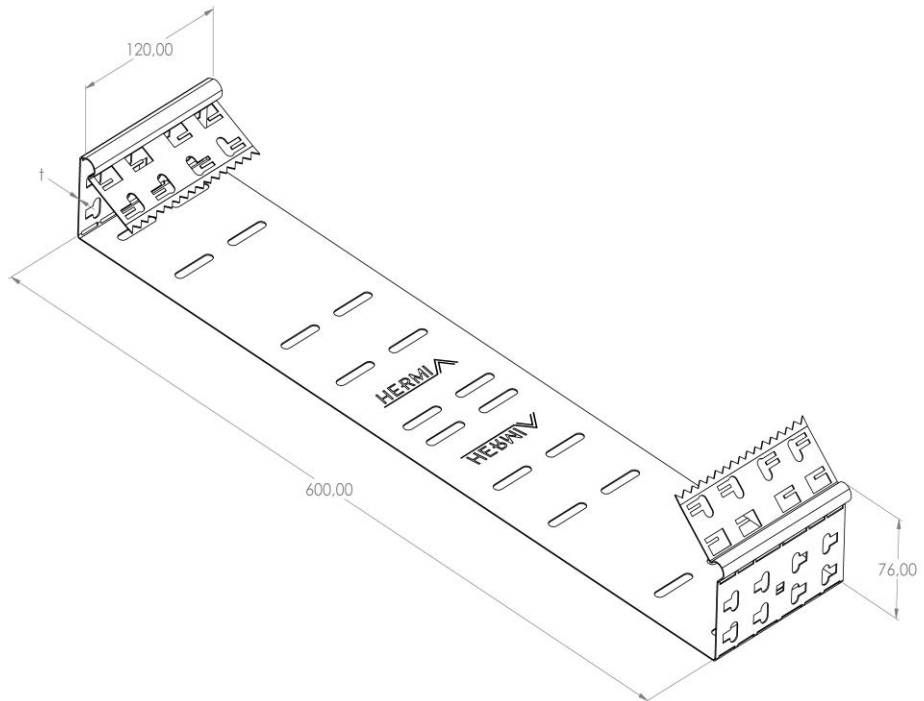

Product: PKP-FJ 60/600

Product code: 88702556

Fast Joint

<b>Standard:</b>	EN 61537:2007 Cable management - Cable tray systems and cable ladder systems
<b>Dimensions:</b>	Length: 600 mm
	Width: 120 mm
	Height: 76 mm
	Metal thickness: 0,80 mm
<b>Weight:</b>	0,61 kg
<b>Material:</b>	Stainless steel
<b>Contribution to fire:</b>	Non-flame propagating system
<b>Electrical characteristics:</b>	Electrically conductive system
<b>Electrical continuity:</b>	Yes
<b>Corrosion resistance:</b>	Class 9A
<b>Temperature:</b>	Min: -20°C; Max: +105°C