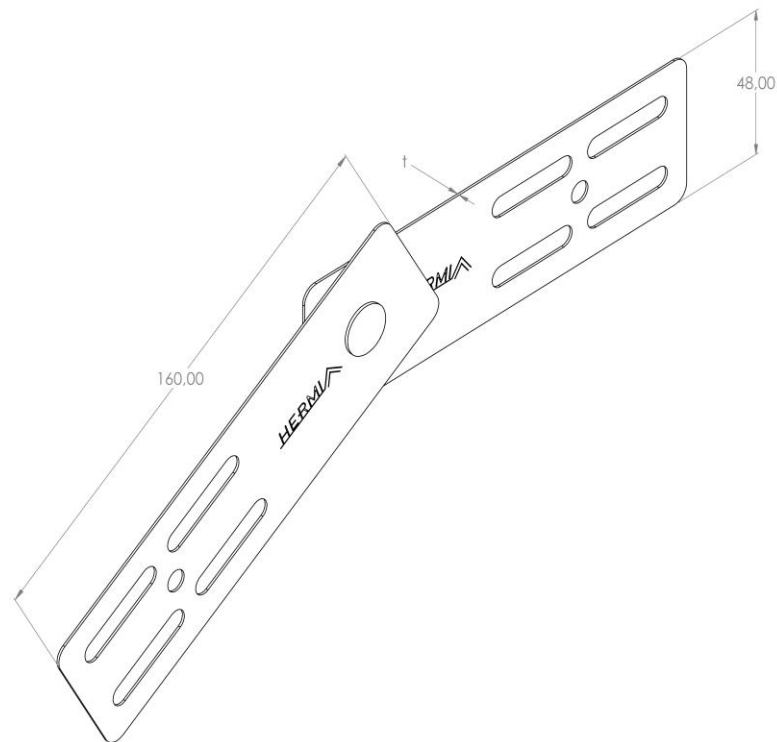

**Product:** PKP-GS 60

**Product code:** 88702488

Flexible coupling element

<b>Standard:</b>	EN 61537:2007 Cable management - Cable tray systems and cable ladder systems
<b>Dimensions:</b>	Length: 160 mm
	Width: 1,00 mm
	Height: 48 mm
	Metal thickness: 1,00 mm
<b>Weight:</b>	0,11 kg
<b>Material:</b>	Stainless steel
<b>Contribution to fire:</b>	Non-flame propagating system
<b>Electrical characteristics:</b>	Electrically conductive system
<b>Electrical continuity:</b>	Yes
<b>Corrosion resistance:</b>	Class 9A
<b>Temperature:</b>	Min: -20°C; Max: +105°C