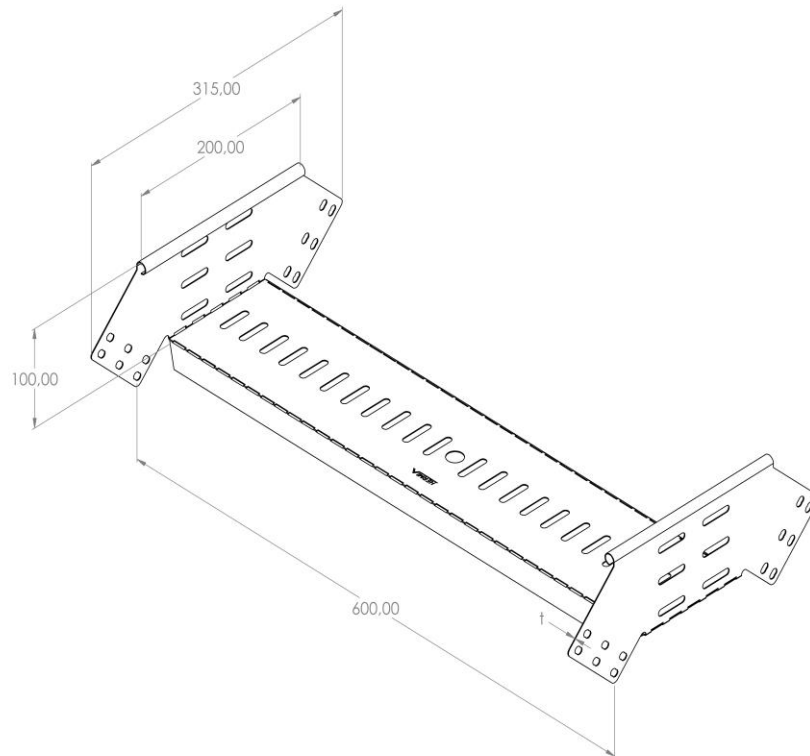

Product: PKP-ZK 100/600

Product code: 88702436

External elbow 90°

Standard:	EN 61537:2007 Cable management - Cable tray systems and cable ladder systems
Dimensions:	Length: 315 mm
	Width: 600 mm
	Height: 100 mm
	Metal thickness: 0,80 mm
Weight:	
Material:	Stainless steel
Contribution to fire:	Non-flame propagating system
Electrical characteristics:	Electrically conductive system
Electrical continuity:	Yes
Corrosion resistance:	Class 9A
Temperature:	Min: -20°C; Max: +105°C