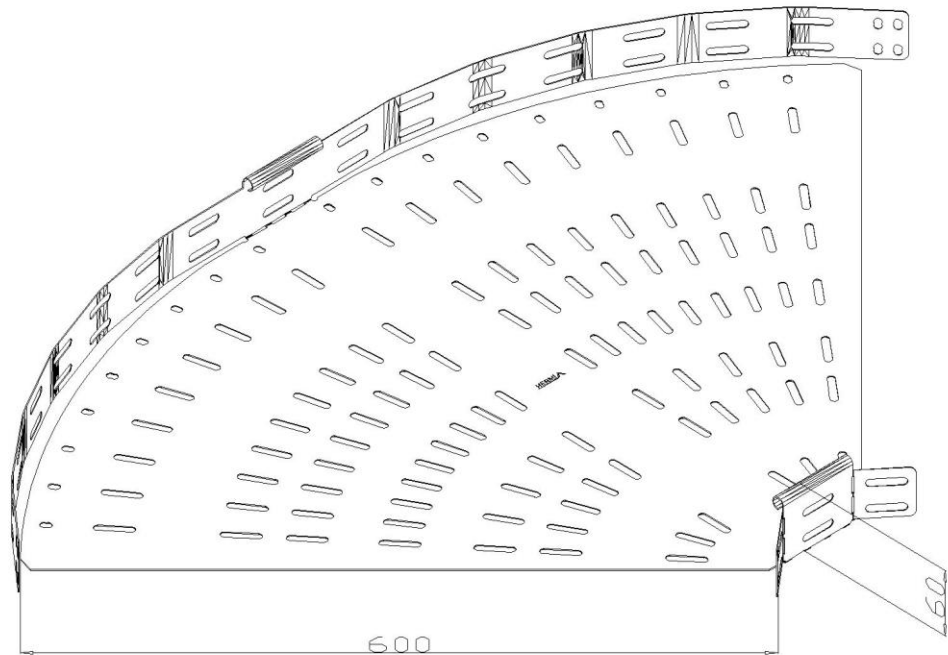

Product: PKP-KO 60/600/0-90°

Product code: 88702416

Adjustable elbow 0-90°

Standard:	EN 61537:2007 Cable management - Cable tray systems and cable ladder systems
Dimensions:	Length: mm
	Width: 600 mm
	Height: 60 mm
	Metal thickness: 0,80 mm
Weight:	3,2 kg
Material:	Stainless steel
Contribution to fire:	Non-flame propagating system
Electrical characteristics:	Electrically conductive system
Electrical continuity:	Yes
Corrosion resistance:	Class 9A
Temperature:	Min: -20°C; Max: +105°C