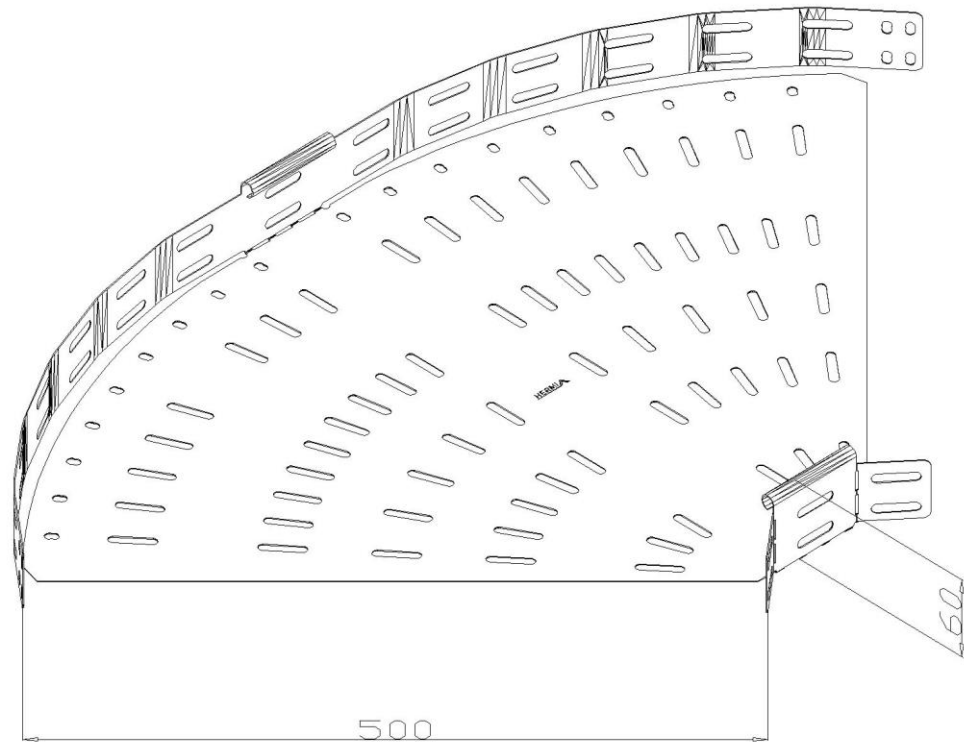

Product: PKP-KO 60/500/0-90°

Product code: 88702415

Adjustable elbow 0-90°

<b>Standard:</b>	EN 61537:2007 Cable management - Cable tray systems and cable ladder systems
<b>Dimensions:</b>	Length: mm
	Width: 500 mm
	Height: 60 mm
	Metal thickness: 0,80 mm
<b>Weight:</b>	2,4 kg
<b>Material:</b>	Stainless steel
<b>Contribution to fire:</b>	Non-flame propagating system
<b>Electrical characteristics:</b>	Electrically conductive system
<b>Electrical continuity:</b>	Yes
<b>Corrosion resistance:</b>	Class 9A
<b>Temperature:</b>	Min: -20°C; Max: +105°C