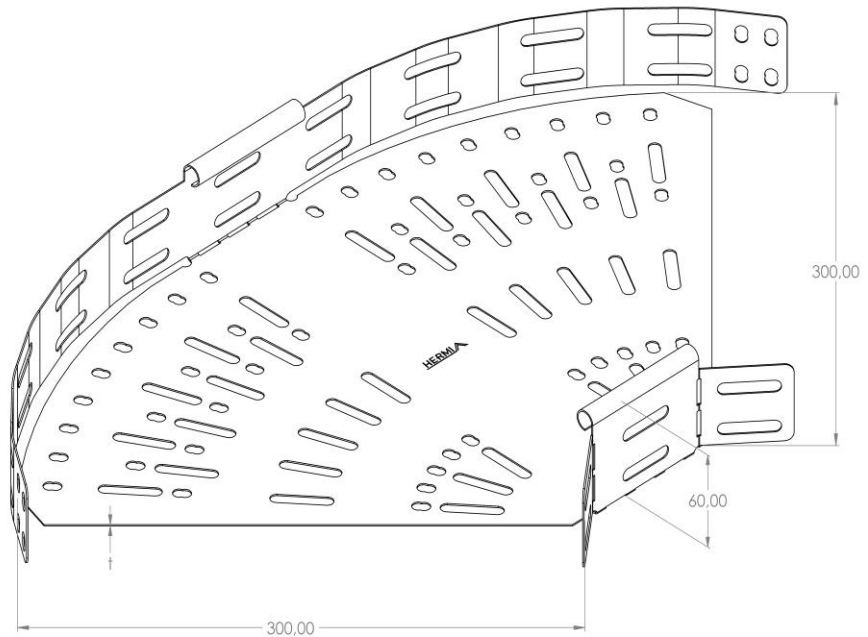

Product: PKP-KO 60/300/0-90°

Product code: 88702413

Adjustable elbow 0-90°

Standard:	EN 61537:2007 Cable management - Cable tray systems and cable ladder systems
Dimensions:	Length: mm
	Width: 300 mm
	Height: 60 mm
	Metal thickness: 0,80 mm
Weight:	1,1 kg
Material:	Stainless steel
Contribution to fire:	Non-flame propagating system
Electrical characteristics:	Electrically conductive system
Electrical continuity:	Yes
Corrosion resistance:	Class 9A
Temperature:	Min: -20°C; Max: +105°C