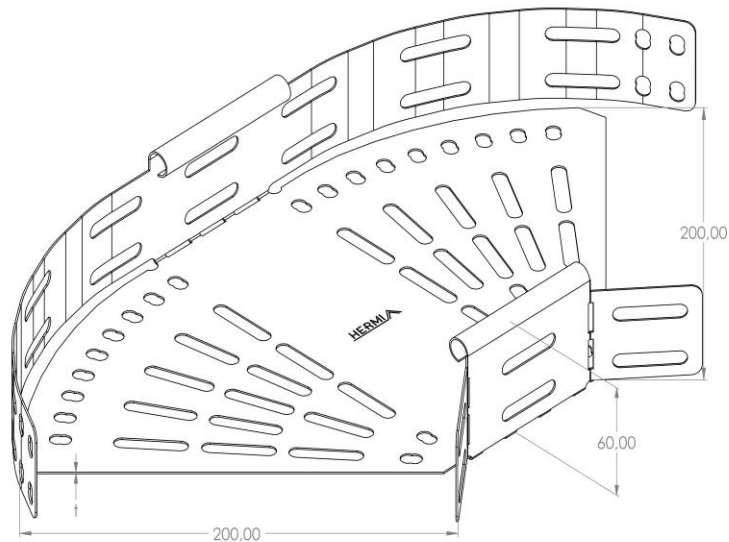

Product: PKP-KO 60/200/0-90°

Product code: 88702412

Adjustable elbow 0-90°

Standard:	EN 61537:2007 Cable management - Cable tray systems and cable ladder systems
Dimensions:	Length: mm
	Width: 200 mm
	Height: 60 mm
	Metal thickness: 0,80 mm
Weight:	0,6 kg
Material:	Stainless steel
Contribution to fire:	Non-flame propagating system
Electrical characteristics:	Electrically conductive system
Electrical continuity:	Yes
Corrosion resistance:	Class 9A
Temperature:	Min: -20°C; Max: +105°C